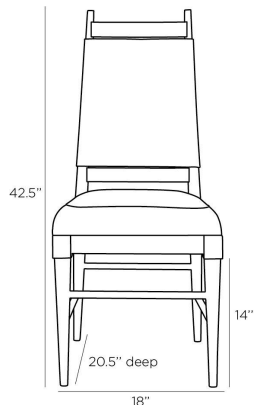

ARTERIOS

KEEGAN CHAIR

6969
Vanilla, Leather

The traditional design of high-back dining chairs gets a modern update with the Keegan. The solid ebony beech wooden frame presents a vanilla leather that wraps the back in a sling-like fashion and pillows the seat. Both the plush seat and wrapped back feature intricate stitched details. Wood and leather will vary.

APPEARANCE

Materials	Leather, Leather, Wood
Finishes	Vanilla, Vanilla, Ebony
Finish Will Vary	Yes
Top Coat/Sealant	Yes

DIMENSIONS

Overall	W: 18 in x D: 20.5 in x H: 42.5 in
Foot Print	W: 18 in x D: 20.5 in
Leg	H: 14 in
Seat Back	H: 21.5 in
Seat	W: 18 in x D: 19 in x H: 20 in
Diagonal Dimensions	W: 47.5 in

SHIPPING

Product Weight	15.0 lbs
Gross Weight 1	36.38 lbs
Shipping Box 1	W: 22.64 in x D: 10.63 in x H: 13.38 in

ADDITIONAL INFO

Fabric Certification	NFPA-260, TB117-2013
Fabric Composition	100% Leather
Fabric Cleaning Code	Leather Cleaner
Reupholstery Requirements	18 Square Feet | 1 Yard

CONTRACT

Contract Suitability	Contract Suitable With Conditions
Contract Conditions	For an additional fee, a clear, protective coating can be added
Contract Textile Suitability	High Traffic/Public Spaces

REPLACEMENT PARTS

2057FOOT

SWATCHES

T46SW 4x4 Swatch: Vanilla Leather