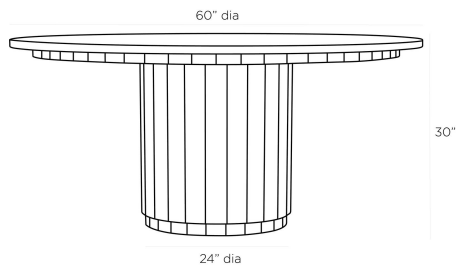

## REID DINING TABLE

6970  
Ebony, Wood

Dinner-party perfect, the Reid dining table was designed to impress. Created in ebony mango wood, the table features a pedestal base with ribbed detailing inspired by Tambour cabinet doors. Bands of gleaming antique-brass iron surround the table's round top and base. Finishes will vary.

### DIMENSIONS

Overall	Dia: 60.0 in x H: 30 in
Foot Print	Dia: 24.0 in
Table Top	H: 2.5 in
Diagonal Dimensions	W: 67 in

### SHIPPING

Shipping Requirements	Truck Ship
Product Weight	253.5 lbs
Gross Weight 1	187.65 lbs
Gross Weight 2	108.5 lbs
Shipping Box 1	W: 32.5 in x D: 26.5 in x H: 26.5 in
Shipping Box 2	W: 32.5 in x D: 26.5 in x H: 26.5 in