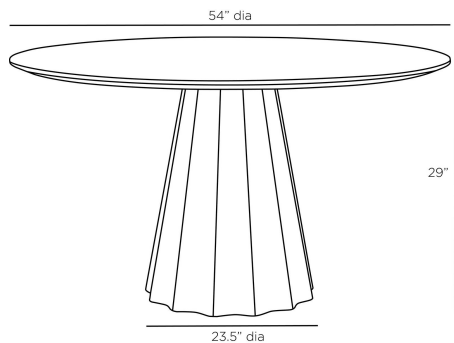

## RINNY DINING TABLE

6972  
White, Marble

An elegant addition to any entry, our Rinny table is designed with a white marble top that sits atop a tapered base of matte white gesso over mango wood. The table base was inspired by the draping in fabric to capture light and shadow. The bright white pedestal table is fresh and impactful option for any small space. Finishes will vary.

### DIMENSIONS

Overall	Dia: 54.0 in x H: 29 in
Foot Print	Dia: 23.5 in
Table Top	H: 1.5 in
Diagonal Dimensions	W: 61.5 in