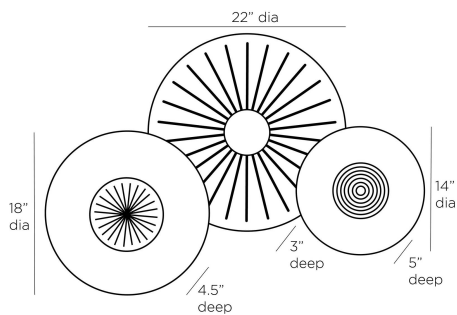

ARTERIO RS

RHODES WALL PLAQUES, SET OF 3

6979
Jungle, Marble

A spree of luxe materials—jungle, white, and galaxy marble with antique brass and bronze-finished brass cladding—layer together in the trio of Rhodes wall plaques. The set, which can be hung vertically or horizontally, is captivating in any space for a standout moment. Each plaque is fitted with keyhole mounting hardware. Finishes will vary.

APPEARANCE

Materials	Marble, Marble, Marble, Brass, Brass, Marble
Finishes	Jungle, Natural Jungle, White, Bronze, Antique Brass, Galaxy
Finish Will Vary	Yes
Top Coat/Sealant	No

DIMENSIONS

Overall Large	D: 3 in x Dia: 22.0 in
Overall Medium	D: 4.5 in x Dia: 18.0 in
Overall Small	D: 5 in x Dia: 14.0 in

SHIPPING

Product Weight	22.5 lbs
Gross Weight 1	30.87 lbs
Shipping Box 1	W: 23.0 in x D: 22.0 in x H: 22.0 in

CONTRACT

Contract Suitability	Contract Suitable With Conditions
Contract Conditions	Add Security Cleat