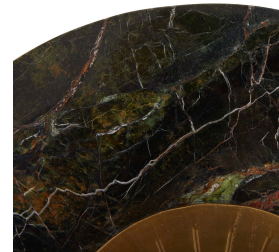

ARTERIO RS

RHODES WALL PLAQUES, SET OF 3

6979
Jungle, Marble

A spree of luxe materials—jungle, white, and galaxy marble with antique brass and bronze-finished brass cladding—layer together in the trio of Rhodes wall plaques. The set, which can be hung vertically or horizontally, is captivating in any space for a standout moment. Each plaque is fitted with keyhole mounting hardware. Finishes will vary.

APPEARANCE

Materials	Marble, Marble, Marble, Brass, Brass, Marble
Finishes	Jungle, Natural Jungle, White, Bronze, Antique Brass, Galaxy
Finish Will Vary	Yes
Top Coat/Sealant	No

DIMENSIONS

Overall Large	D: 3 in x Dia: 22.0 in
Overall Medium	D: 4.5 in x Dia: 18.0 in
Overall Small	D: 5 in x Dia: 14.0 in