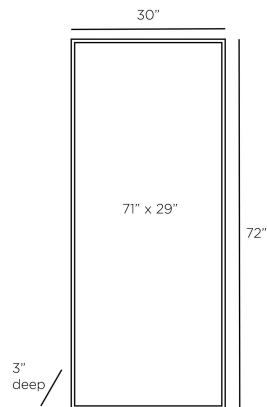

## REMUS FULL LENGTH MIRROR

6984  
Ebony, Wood

The stylized Remus floor mirror invites an industrial edge into any space. A combination of antiqued mirror and ebony mango wood resides in an antique brass frame with hole-punched side details, which are inspired by architectural I-beams. The mirror can be hung vertically or horizontally, and is fitted with a security cleat for hanging. Finish will vary.

### DIMENSIONS

|               |                               |
|---------------|-------------------------------|
| Overall       | W: 30 in x D: 3 in x H: 72 in |
| Actual Mirror | W: 29 in x H: 71 in           |

### SHIPPING

|                       |                                      |
|-----------------------|--------------------------------------|
| Shipping Requirements | Truck Ship                           |
| Product Weight        | 85.5 lbs                             |
| Gross Weight 1        | 141.5 lbs                            |
| Shipping Box 1        | W: 40.0 in x D: 11.0 in x H: 79.0 in |