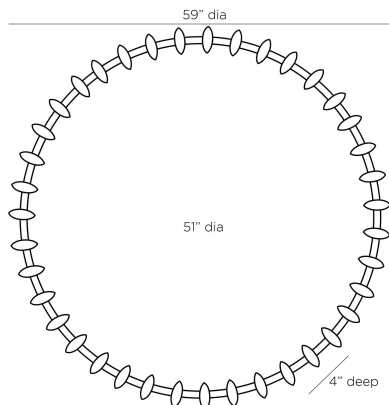

ARTERIO RS

PIRA MIRROR

6988
White Gesso, Iron

Impactful for its volume and maximalist design, the Pira mirror features white gesso-finished iron saucer shapes that radiate around a bronze iron frame. The conceptual beauty makes a timeless statement in any grand space. The mirror is fitted with a security cleat for hanging. Finish will vary.

APPEARANCE

Materials	Iron, Iron, Iron, Mirror
Finishes	White Gesso, White Gesso, Bronze, Plain
Finish Will Vary	Yes
Top Coat/Sealant	No

DIMENSIONS

Overall	D: 4 in x Dia: 59.0 in
Actual Mirror	Dia: 51.0 in