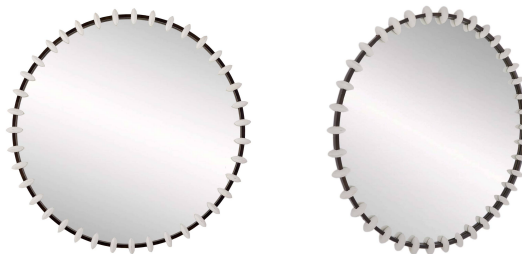

ARTERIO RS

PIRA MIRROR

6988
White Gesso, Iron

Impactful for its volume and maximalist design, the Pira mirror features white gesso-finished iron saucer shapes that radiate around a bronze iron frame. The conceptual beauty makes a timeless statement in any grand space. The mirror is fitted with a security cleat for hanging. Finish will vary.

APPEARANCE

Materials	Iron, Iron, Iron, Mirror
Finishes	White Gesso, White Gesso, Bronze, Plain
Finish Will Vary	Yes
Top Coat/Sealant	No

DIMENSIONS

Overall	D: 4 in x Dia: 59.0 in
Actual Mirror	Dia: 51.0 in