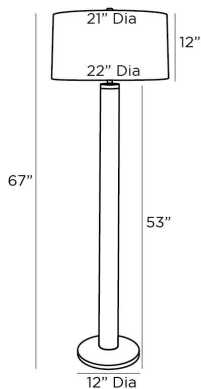

## RUSSEL FLOOR LAMP

76026-693  
Bone, Suede

Embodying a soft, masculine simplicity, the Russel floor lamp is a handsome statement in any space. The luxurious lamp is designed in bone suede, which wraps the column base, and accented with a bronze iron base. The piece is finished with a matching suede finial and an off-white microfiber drum shade lined in off-white microfiber. Finish will vary.

### DIMENSIONS

Overall	Dia: 22.0 in x H: 67 in
Foot Print	Dia: 12.0 in
Base	Dia: 12.0 in x H: 2 in
Body	Dia: 4.0 in x H: 53 in
Finial	Dia: 1 in x H: 2 in
Shade Top	Dia: 21.0 in
Shade Side	H: 12 in
Shade Bottom	Dia: 22.0 in
Harp Size	H: 10 in
Neck	Dia: 1.0 in x H: 2 in

### WIRING

Wire Rating	Indoor Only
Cord	12 FT, Clear/Silver, SPT-2
Socket	1, Type A - E26
Suggested Bulb Type	A19
Switch	At Socket, 3-Way Rotary
Maximum Wattage	150.0