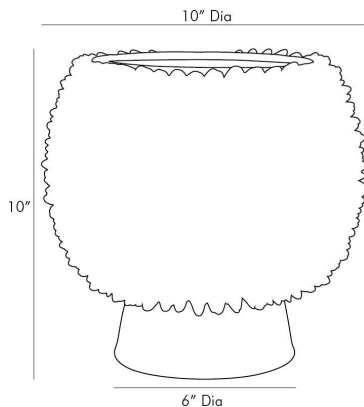

ARTERIO RS

DARIA TALL VASE

7830
Matte Black, Ceramic

Sporting a heavily textured wildly unique façade the Daria is absolutely eye-catching. Ceramic is crafted in a fashion reminiscent of jackfruit with tiny spikes that cover its matte black-finished surface which is mounted on a matte black base. We see this piece displayed with a bouquet of small blooms or showcased solo as an eccentric centerpiece. Pair with the shorter version to deliver an even more textural appeal. Watertight.

APPEARANCE

Materials	Ceramic
Finishes	Matte Black
Finish Will Vary	No
Top Coat/Sealant	No

DIMENSIONS

Overall	Dia: 10.0 in x H: 10 in
Foot Print	Dia: 6.0 in

SHIPPING

Gross Weight 1	10.0 lbs
Shipping Box 1	W: 16.3 in x D: 16.1 in x H: 16.3 in