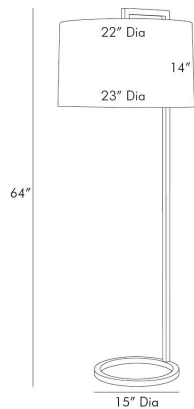

ARTERIOS

BELDEN FLOOR LAMP

79171-956
Bronze, Steel

Simple and sophisticated this sleek floor lamp provides ample light without taking up much space. Its slender steel frame finished in bronze gives way to an open circular base and is paired with an off-white linen drum shade with white cottonlining. Full-range dimmer.

APPEARANCE

Materials	Steel, Steel, Linen, Cotton
Finishes	Bronze, Bronze, Off-White, White
Finish Will Vary	No
Top Coat/Sealant	No

DIMENSIONS

Overall	Dia: 23.0 in x H: 64 in
Foot Print	Dia: 15.0 in
Body	Dia: 15.0 in x H: 64 in
Shade Top	Dia: 22.0 in
Shade Side	H: 14 in
Shade Bottom	Dia: 23.0 in

WIRING

Wire Rating	Indoor Only
Cord	12 FT, Clear/Silver, SPT-2
Socket	1, Type A - E26
Suggested Bulb Type	A19
Switch	On Line- Foot Switch, Full Range Dimmer
Maximum Wattage	100.0
Voltage	110-120 V

CERTIFICATIONS & COMPLIANCY

Certifications	Mexico, United States, Canada
Compliance	RoHS, UL/ETL

SHIPPING

Product Weight	14.0 lbs
Gross Weight 1	16.28 lbs
Gross Weight 2	4.0 lbs
Shipping Box 1	W: 3.5 in x D: 65.8 in x H: 18.6 in
Shipping Box 2	W: 23.0 in x D: 23.0 in x H: 14.0 in