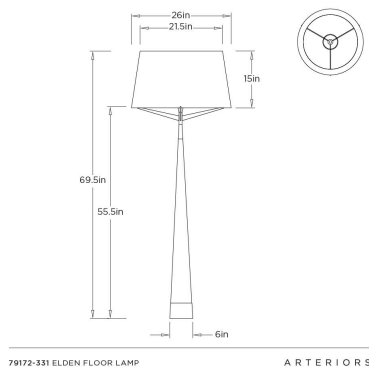

ARTERIOS

ELDEN FLOOR LAMP

79172-331
Black, Resin

Simple and modern this cone-shaped floor lamp is made of resin finished in black and accented with antique brass. Topped with a unique spider-like frame that supports the white linen shade. No harp is needed for this lamp.

APPEARANCE

Materials	Resin, Resin, Steel, Linen
Finishes	Black, Black, Antique Brass, White
Finish Will Vary	No
Top Coat/Sealant	No

DIMENSIONS

Overall	Dia: 26.0 in x H: 68.5 in
Foot Print	Dia: 6.0 in
Body	Dia: 26.0 in x H: 53.5 in
Shade Top	Dia: 21.5 in
Shade Side	H: 14.75 in
Shade Bottom	Dia: 26.0 in

WIRING

Wire Rating	Indoor Only
Cord	12 FT, Clear/Silver, SPT-2
Socket	1, Type A - E26
Suggested Bulb Type	A19
Switch	On Line, On/Off Dial
Maximum Wattage	150.0
Voltage	110-120 V

CERTIFICATIONS & COMPLIANCY

CONTRACT

Contract Suitability	Contract Suitable As Is
Tilt Test Degrees	8 Degrees