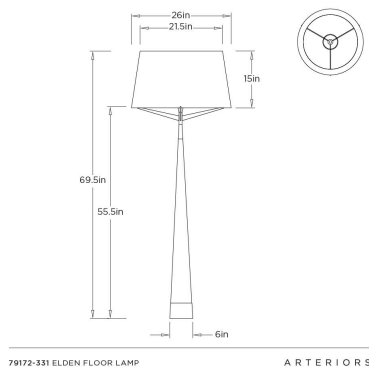

ARTERIOS

ELDEN FLOOR LAMP

79172-331
Black, Resin

Simple and modern this cone-shaped floor lamp is made of resin finished in black and accented with antique brass. Topped with a unique spider-like frame that supports the white linen shade. No harp is needed for this lamp.

APPEARANCE

Materials	Resin, Resin, Steel, Linen
Finishes	Black, Black, Antique Brass, White
Finish Will Vary	No
Top Coat/Sealant	No

DIMENSIONS

Overall	Dia: 26.0 in x H: 68.5 in
Foot Print	Dia: 6.0 in
Body	Dia: 26.0 in x H: 53.5 in
Shade Top	Dia: 21.5 in
Shade Side	H: 14.75 in
Shade Bottom	Dia: 26.0 in

WIRING

Wire Rating	Indoor Only
Cord	12 FT, Clear/Silver, SPT-2
Socket	1, Type A - E26
Suggested Bulb Type	A19
Switch	On Line, On/Off Dial
Maximum Wattage	150.0
Voltage	110-120 V

CERTIFICATIONS & COMPLIANCY

Certifications	Middle East, European Union, United Kingdom, Mexico, United States, Canada
Compliance	RoHS, UL/ETL, CB

SHIPPING

Product Weight	39.0 lbs
Gross Weight 1	47.0 lbs
Gross Weight 2	4.0 lbs
Shipping Box 1	W: 9.6 in x D: 51.8 in x H: 20.6 in
Shipping Box 2	W: 30.0 in x D: 30.0 in x H: 19.0 in