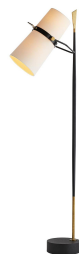

ARTERIOS

YASMIN FLOOR LAMP

79680
Antique Black, Iron

Modern floor lamp with a black iron tapered slender vertical rod and a blade shaped vintage brass finish finial. A white linen cylindrical double shade with off-white cotton lining allows for directing task lighting. Full range dimmer.

APPEARANCE

Materials	Iron, Iron, Linen, Cotton
Finishes	Antique Black, Antique Brass, White, Off-White
Finish Will Vary	No
Top Coat/Sealant	Yes

DIMENSIONS

Overall	W: 10 in x D: 22.5 in x H: 69 in
Foot Print	Dia: 10.0 in
Base	Dia: 10.0 in x H: 3.5 in
Shade Top	Dia: 7.0 in
Shade Bottom	Dia: 7.5 in