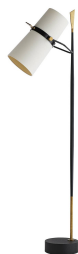

ARTERIOS

YASMIN FLOOR LAMP

79680
Antique Black, Iron

Modern floor lamp with a black iron tapered slender vertical rod and a blade shaped vintage brass finish finial. A white linen cylindrical double shade with off-white cotton lining allows for directing task lighting. Full range dimmer.

APPEARANCE

Materials	Iron, Iron, Linen, Cotton
Finishes	Antique Black, Antique Brass, White, Off-White
Finish Will Vary	No
Top Coat/Sealant	Yes

DIMENSIONS

Overall	W: 10 in x D: 22.5 in x H: 69 in
Foot Print	Dia: 10.0 in
Base	Dia: 10.0 in x H: 3.5 in
Shade Top	Dia: 7.0 in
Shade Bottom	Dia: 7.5 in