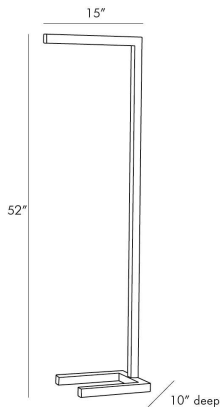

ARTERIOS

SALFORD FLOOR LAMP

79810
Bronze, Steel

Sleek and simple in form and aesthetic this floor lamp exemplifies ultra-modern style. It's built of steel to give it clean lines perfectly angular joints and a shiny polish; the completely linear frame allows it to tuck neatly into a reading chair or sofa to reduce its footprint in the room. An LED strip is nicely concealed into the frame. To give the modern look a bit of a twist it is entirely finished in bronze. Fitted with a full range dimmer on a black cord.

APPEARANCE

Materials	Steel, Steel
Finishes	Bronze, Bronze
Finish Will Vary	No
Top Coat/Sealant	No

DIMENSIONS

Overall	W: 15 in x D: 10 in x H: 52 in
Foot Print	W: 11 in x D: 10 in

WIRING

Wire Rating	Indoor Only
Cord	12 FT, Taupe Fabric, SPT-2
Socket	1, Integrated LED
Switch	On Line- Foot Switch, Full Range Dimmer
Maximum Wattage	12.0
LED Color Temperature	2700K
LED Compatible Dimmer	TRIAC Dimmer
LED CRI	80
LED Lifespan (Hours)	20,000

CERTIFICATIONS & COMPLIANCY

Certifications	Mexico, United States, Canada
Compliance	RoHS, UL/ETL

SHIPPING

Product Weight	16.0 lbs
Gross Weight 1	24.25 lbs
Gross Weight 2	3.0 lbs
Shipping Box 1	W: 13.0 in x D: 55.5 in x H: 18.0 in