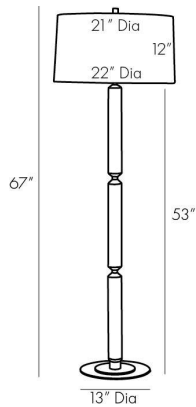

ARTERIOS

GIO FLOOR LAMP

79818-427
Clear, Crystal

Sophisticated style simplified. Clear crystal cylinders stacked on an antique brass frame makes for a floor lamp full of luxe and luster. Each cylindrical column tapers at its ends, defining the point of juncture between materials. A sleek stepped base offers an elevated platform to showcase the Gio's polished profile. Topped with an off-white linen drum shade with off-white cotton lining and an acrylic with brass finial. Complete with a taupe cloth cord. Finish will vary.

APPEARANCE

Materials	Crystal, Crystal, Steel, Steel, Cotton, Linen
Finishes	Clear, Clear, Antique Brass, Antique Brass, Off-White, Off-White
Finish Will Vary	Yes
Top Coat/Sealant	Yes

DIMENSIONS

Overall	Dia: 22.0 in x H: 67 in
Foot Print	Dia: 13.0 in
Body	Dia: 13.0 in x H: 53 in
Finial	Dia: 1 in x H: 2 in
Shade Top	Dia: 21.0 in
Shade Side	H: 12 in
Shade Bottom	Dia: 22.0 in
Harp Size	H: 9.5 in

WIRING

Wire Rating	Indoor Only
Cord	12 FT, Taupe Fabric, SPT-2
Socket	1, Type A - E26
Suggested Bulb Type	A19
Switch	At Socket, 3-Way Rotary
Maximum Wattage	150.0
Voltage	110-120 V

CERTIFICATIONS & COMPLIANCY

CONTRACT

Contract Suitability	Contract Suitable As Is
Tilt Test Degrees	10 Degrees

REPLACEMENT PARTS

79818FIN