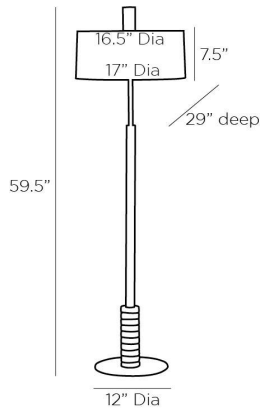

ARTERIOS

MITCHELL FLOOR LAMP

79835-583
Bronze, Steel

Simplicity in geometry and rich machined materials bring the Mitchell to life. A bronze steel foundation is met with a long bronze steel column and a short white alabaster column that step the frame. The exaggerated right-angle design makes it an ideal task lamp. Topped with an off-white linen drum shade with an off-white cotton lining. Finish will vary.

APPEARANCE

Materials	Steel, Steel, Alabaster, Linen, Cotton
Finishes	Bronze, Bronze, White, Off-White, Off-White
Finish Will Vary	Yes
Top Coat/Sealant	Yes

DIMENSIONS

Overall	W: 17 in x D: 29 in x H: 59.5 in
Foot Print	Dia: 12.0 in
Base	Dia: 12.0 in x H: 0.25 in
Shade Top	Dia: 16.5 in
Shade Side	H: 7.5 in
Shade Bottom	Dia: 17.0 in

WIRING

Wire Rating	Indoor Only
Cord	10 FT, Black Cloth, SPT-2
Socket	1, Type A - E26
Suggested Bulb Type	A19
Switch	On Line- Foot Switch, On/Off Push Button
Maximum Wattage	100.0
Voltage	110-120 V

CERTIFICATIONS & COMPLIANCY

CONTRACT

Contract Suitability	Contract Suitable As Is
Tilt Test Degrees	10 Degrees