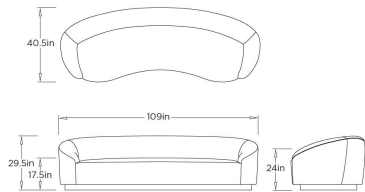

ARTERIOS

TURNER SOFA INDIGO VELVET DARK

8031 TURNER SOFA INDIGO VELVET
DARK WALNUT

ARTERIOS

8031

Indigo, Velvet

The voluptuous Turner sofa is all glamour, appealing to style makers who appreciate bold design. The entire silhouette is one long, sexy curve. This plush design is sleek but inviting, making Turner the perfect anchor for any room that is built for entertaining. Float two facing each other with a round cocktail table in the middle or use our elegant drinks tables to create an intimate lounge-like vibe.

APPEARANCE

Materials	Velvet, Wood
Finishes	Indigo, Dark Walnut
Finish Will Vary	No
Top Coat/Sealant	No

DIMENSIONS

Overall	W: 108 in x D: 34 in x H: 29.5 in
Leg	H: 3 in
Seat	W: 92 in x D: 25 in x H: 17 in