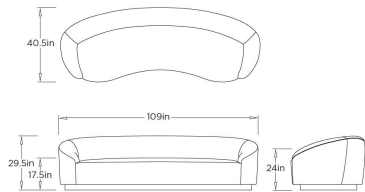

ARTERIOS

TURNER SOFA INDIGO VELVET DARK

8031 TURNER SOFA INDIGO VELVET
DARK WALNUT

ARTERIOS

8031

Indigo, Velvet

The voluptuous Turner sofa is all glamour, appealing to style makers who appreciate bold design. The entire silhouette is one long, sexy curve. This plush design is sleek but inviting, making Turner the perfect anchor for any room that is built for entertaining. Float two facing each other with a round cocktail table in the middle or use our elegant drinks tables to create an intimate lounge-like vibe.

APPEARANCE

Materials	Velvet, Wood
Finishes	Indigo, Dark Walnut
Finish Will Vary	No
Top Coat/Sealant	No

DIMENSIONS

Overall	W: 108 in x D: 34 in x H: 29.5 in
Leg	H: 3 in
Seat	W: 92 in x D: 25 in x H: 17 in

SHIPPING

Shipping Requirements	Special Handling Required
Product Weight	220.0 lbs
Gross Weight 1	225.0 lbs
Shipping Box 1	W: 116.0 in x D: 37.0 in x H: 42.0 in

ADDITIONAL INFO

Fabric Certification	NFPA-260, TB117-2013
Fabric Composition	74% Cotton, 26% Polyester
Fabric Cleaning Code	S - dry clean only
Fabric Wear Abrasion	150,000
Reupholstery Requirements	11 Yards

CONTRACT

Contract Suitability	Contract Suitable As Is
Contract Textile Suitability	High Traffic/Public Spaces

REPLACEMENT PARTS

GLIDENYL

SWATCHES

V08SW 4x4 Swatch: Indigo Velvet