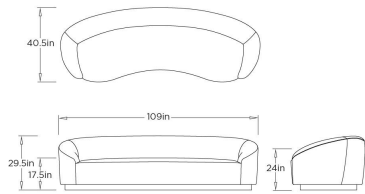

ARTERIOS

TURNER SOFA SHARKSKIN VELVET

8032 TURNER SOFA SHARKSKIN VELVET
GREY ASH

ARTERIOS

8032
Sharkskin, Velvet

The voluptuous Turner sofa is all glamour, appealing to style makers who appreciate bold design. The entire silhouette is one long, sexy curve. This plush design is sleek but inviting, making Turner the perfect anchor for any room that is built for entertaining. Float two facing each other with a round cocktail table in the middle or use our elegant drinks tables to create an intimate lounge-like vibe.

APPEARANCE

Materials	Velvet, Wood
Finishes	Sharkskin, Grey Ash
Finish Will Vary	No
Top Coat/Sealant	No

DIMENSIONS

Overall	W: 108 in x D: 34 in x H: 29.5 in
Leg	H: 3 in
Seat	W: 92 in x D: 25 in x H: 17 in