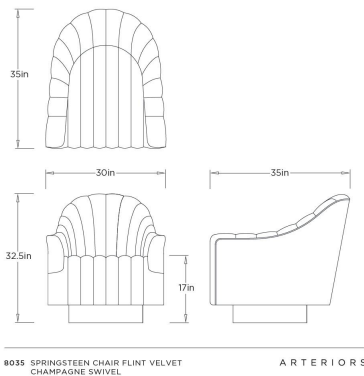

ARTERIOS

SPRINGSTEEN CHAIR FLINT VELVET

8035
Flint, Velvet

Style reigns supreme in this sensuous swivel chair plucked straight from the seventies. The inviting barrel back, plush flint velvet channeling and sleek champagne steel plinth base create the perfect club chair. Place a pair in your favorite entertaining space with petite drinks tables or use four around a cocktail table instead of the traditional sofa and chair combo. These are meant to be touted, not tucked away!

APPEARANCE

Materials	Velvet, Steel
Finishes	Flint, Champagne
Finish Will Vary	No
Top Coat/Sealant	No

DIMENSIONS

Overall	W: 30 in x D: 35 in x H: 32.5 in
Foot Print	Dia: 18.5 in
Arm	W: 4.5 in x H: 22 in
Leg	H: 4.5 in
Seat	W: 21 in x D: 21 in x H: 17 in

SHIPPING

Shipping Requirements	Special Handling Required
Product Weight	80.0 lbs
Gross Weight 1	85.0 lbs
Shipping Box 1	W: 38.0 in x D: 41.0 in x H: 43.0 in

ADDITIONAL INFO

Fabric Certification	NFPA-260, TB117-2013
Fabric Composition	74% Cotton, 26% Polyester
Fabric Cleaning Code	S - dry clean only
Fabric Wear Abrasion	150,000
Reupholstery Requirements	7 Yards
Base/Foot Type	360 Swivel Mechanism

CONTRACT

Contract Suitability	Contract Suitable As Is
Contract Textile Suitability	High Traffic/Public Spaces

REPLACEMENT PARTS

8036BSE

SWATCHES

V07SW 4x4 Swatch: Flint Velvet