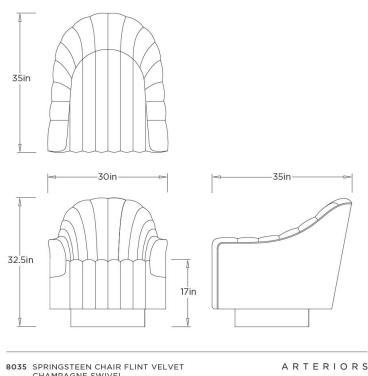

ARTERIOS

SPRINGSTEEN CHAIR FLINT VELVET

8035
Flint, Velvet

Style reigns supreme in this sensuous swivel chair plucked straight from the seventies. The inviting barrel back, plush flint velvet channeling and sleek champagne steel plinth base create the perfect club chair. Place a pair in your favorite entertaining space with petite drinks tables or use four around a cocktail table instead of the traditional sofa and chair combo. These are meant to be touted, not tucked away!

APPEARANCE

Materials	Velvet, Steel
Finishes	Flint, Champagne
Finish Will Vary	No
Top Coat/Sealant	No

DIMENSIONS

Overall	W: 30 in x D: 35 in x H: 32.5 in
Foot Print	Dia: 18.5 in
Arm	W: 4.5 in x H: 22 in
Seat	W: 21 in x D: 21 in x H: 17 in