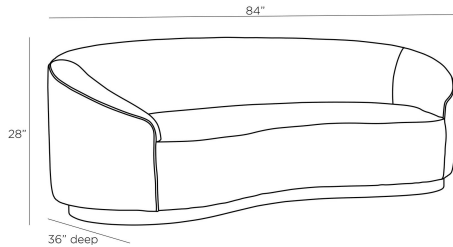

ARTERIOS

TURNER SMALL SOFA MUSLIN GREY

8097
White, Muslin

This handsome devil is just like our popular Turner sofa, built a little smaller for a studio, loft or inviting formal space. The blend of elegant lines and soft hue are all glamour, appealing to style makers who appreciate bold design. The entire silhouette is one long, sexy curve. Covered in muslin, allowing you to slipcover or upholster in the fabric of your choice.

APPEARANCE

Materials	Muslin, Wood
Finishes	White, Grey Ash
Finish Will Vary	No
Top Coat/Sealant	No

DIMENSIONS

Overall	W: 84 in x D: 36 in x H: 28 in
Arm	H: 20 in
Leg	H: 3 in
Seat	W: 66 in x D: 25 in x H: 17 in