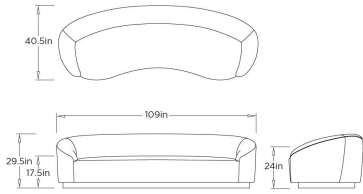

TURNER SOFA CLOUD BOUCLÉ GREY

8122 TURNER SOFA CLOUD BOUCLÉ GREY ASH ARTERIOS

8122
Cloud, Bouclé

The voluptuous Turner sofa upholstered in a cloud bouclé is all glamour, appealing to style makers who appreciate bold design. The entire silhouette is one long, sexy curve. This plush design is sleek but inviting, making Turner the perfect anchor for any room built for entertaining. Float two facing each other with a round cocktail table in the middle or use our elegant drinks tables to create an intimate lounge-like vibe

APPEARANCE

Materials	Bouclé, Bouclé, Wood
Finishes	Cloud, Cloud, Grey Ash
Finish Will Vary	No
Top Coat/Sealant	No

DIMENSIONS

Overall	W: 108 in x D: 34 in x H: 29.5 in
Leg	H: 3 in
Seat	W: 92 in x D: 25 in x H: 17 in