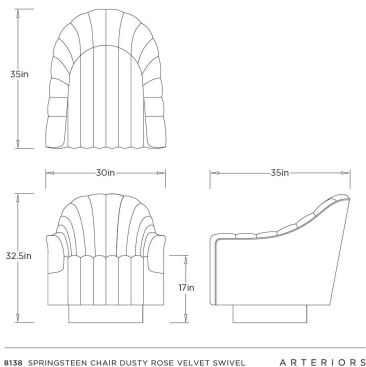

SPRINGSTEEN CHAIR DUSTY ROSE

8138
Dusty Rose, Velvet

Style reigns supreme in this sensuous Dusty Rose Velvet swivel chair plucked straight from the seventies. The inviting barrel back plush channeling and sleek steel champagne plinth base create the perfect club chair. Place a pair in your favorite entertaining space with petite drinks tables or use four around a cocktail table instead of the traditional sofa and chair combo. These are meant to be touted not tucked away!

APPEARANCE

Materials	Velvet, Velvet, Steel
Finishes	Dusty Rose, Dusty Rose, Champagne
Finish Will Vary	No
Top Coat/Sealant	No

DIMENSIONS

Overall	W: 30 in x D: 35 in x H: 32.5 in
Foot Print	Dia: 18.5 in
Arm	W: 4.5 in x H: 22 in
Base	Dia: 20.0 in x H: 4.5 in
Seat	W: 21 in x D: 21 in x H: 17 in
Diagonal Dimensions	W: 57 in

SHIPPING

Shipping Requirements	Special Handling Required
Product Weight	66.5 lbs
Gross Weight 1	80.0 lbs
Shipping Box 1	W: 38.0 in x D: 41.0 in x H: 43.0 in

ADDITIONAL INFO

Fabric Certification	TB117-2013
Fabric Composition	50% Rayon, 41% Cotton, 9% Polyester
Fabric Cleaning Code	S - dry clean only
Fabric Wear Abrasion	150,000
Reupholstery Requirements	7 Yards
Base/Foot Type	360 Swivel Mechanism

CONTRACT

Contract Suitability	Contract Suitable As Is
Contract Textile Suitability	High Traffic/Public Spaces

REPLACEMENT PARTS

8036BSE

SWATCHES

V34SW 4x4 Swatch: Dusty Rose Velvet