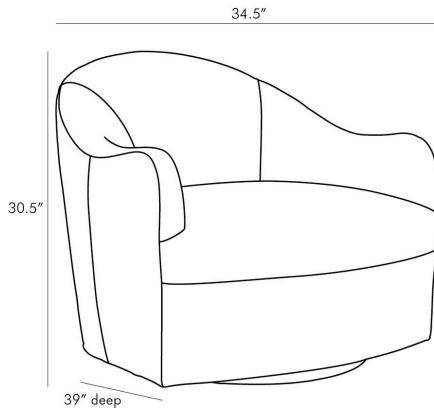

## DELFINO SWIVEL CHAIR ANCHOR

8142  
Anchor Grey, Leather

Delve into the depths of comfort with this luxe lounge chair. The deep seat and barrel back are quite inviting while the large-scale size provides a new level of comfort that is hard to resist. Upholstered in an Anchor Grey Leather this tub-style chair rests atop a blackened iron swivel base that is neatly concealed from view. Look to place this piece in your favorite entertaining space next to a drink table or pair with another to create an even more cozy environment.

### DIMENSIONS

Overall	W: 34.5 in x D: 39 in x H: 30.5 in
Arm	H: 24 in
Seat Back	H: 16 in
Seat	W: 27 in x D: 23 in x H: 17 in