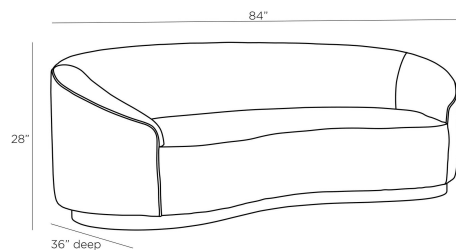

## TURNER SMALL SOFA PAPRIKA VELVET

8150  
Paprika, Velvet

This handsome devil is just like our popular Turner sofa, built a little smaller for a studio, loft or inviting formal space. The blend of plush paprika velvet upholstery and a warm hue lend a glamour that appeals to style makers who appreciate bold design. The entire silhouette is one long, sexy curve. Float two facing each other with a round cocktail table in the middle, or use our elegant drinks tables to create an intimate lounge-like vibe.

### DIMENSIONS

Overall	W: 84 in x D: 36 in x H: 28 in
Arm	H: 20 in
Leg	H: 3 in
Seat	W: 66 in x D: 25 in x H: 17 in