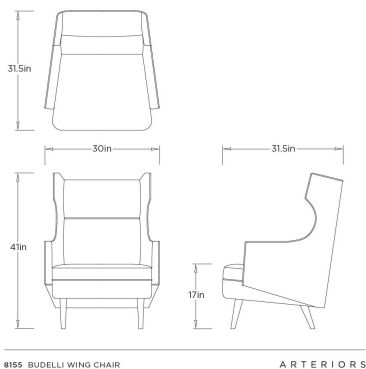

ARTERIOS

BUDELLI WING CHAIR CLOUD BOUCLE

8155
Cloud, Bouclé

A wingman for evenings at home, this timeless armchair will become a favorite seat in the house. Ease into the slight incline and comfort of plush cloud bouclé cushioning at all angles, and you'll never want to get out. It has looks to boot; unique modern lines, pipe detail and tapered wood legs give this chair class and style

APPEARANCE

Materials	Bouclé, Bouclé, Wood
Finishes	Cloud, Cloud, Grey Ash
Finish Will Vary	Yes
Top Coat/Sealant	No

DIMENSIONS

Overall	W: 30 in x D: 31.5 in x H: 41 in
Arm	W: 2 in x D: 12 in x H: 23 in
Back Leg	H: 5.5 in
Front Leg	H: 8 in
Seat	W: 26 in x D: 20 in x H: 17 in

SHIPPING

Shipping Requirements	Special Handling Required
Product Weight	43.0 lbs
Gross Weight 1	48.0 lbs
Shipping Box 1	W: 39.0 in x D: 43.0 in x H: 49.0 in

ADDITIONAL INFO

Fabric Certification	NFPA-260, TB117-2013
Fabric Composition	20% Acryl, 10% Poly, 15% Ctnn, 50% Visc, 5% Linen
Fabric Cleaning Code	S - dry clean only
Fabric Wear Abrasion	25,000
Reupholstery Requirements	4.7 Yards

CONTRACT

Contract Suitability	Contract Suitable As Is
Contract Textile Suitability	Low Traffic/Private Spaces

REPLACEMENT PARTS

8155BLEG
8155FLEG

SWATCHES

X59SW 4x4 Swatch: Cloud Bouclé