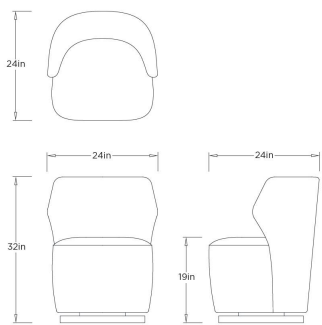

ARTERIOS

POPPY CHAIR CLOUD BOUCLÉ

8171 POPPY SWIVEL CHAIR

ARTERIOS

8171
Cloud, Bouclé

Beautiful from every angle, this wing-armed swivel is scaled for smaller spaces, which makes it both versatile and visually impactful. The low, angular Poppy chair is upholstered in cloud bouclé and rests on a champagne iron plinth, creating a seat that's as elegant as it is comfortable.

APPEARANCE

Materials	Bouclé, Bouclé, Iron
Finishes	Cloud, Cloud, Champagne
Finish Will Vary	No
Top Coat/Sealant	No

DIMENSIONS

Overall	W: 24 in x D: 25 in x H: 32 in
Foot Print	Dia: 19.0 in
Base	H: 3 in
Seat Back	W: 24 in x D: 4 in x H: 14 in
Seat	W: 22.5 in x D: 18 in x H: 19 in
Diagonal Dimensions	W: 38.5 in

SHIPPING

Shipping Requirements	Truck Ship
Product Weight	40.0 lbs
Gross Weight 1	84.0 lbs
Shipping Box 1	W: 24.0 in x D: 24.0 in x H: 32.0 in

ADDITIONAL INFO

Fabric Certification	NFPA-260, TB117-2013
Fabric Composition	20% Acryl, 10% Poly, 15% Ctn, 50% Visc, 5% Linen
Fabric Cleaning Code	S - dry clean only
Fabric Wear Abrasion	25,000
Reupholstery Requirements	3.5 Yards Inside & Outside Seat Back: 2 Yards Seat: 1.5 Yards
Base/Foot Type	360 Swivel Mechanism