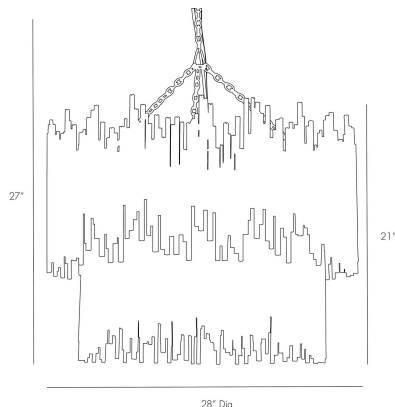

ARTERIO RS

PRESCOTT TWO TIERED CHANDELIER

84006
Gold Leaf, Iron

Individual iron rods are welded together and hand-finished with gold leaf to create this two-tier chandelier. The entire piece is leafed, all the way up to the ceiling mount. Rustic, yet undeniably elegant. Sheds so much light with eight standard bulbs. Gold leaf finish may vary. Additional chain available (CHN-886). Certified for damp locations and intended for interior use.

APPEARANCE

Materials	Iron, Iron
Finishes	Gold Leaf, Gold Leaf
Finish Will Vary	No
Top Coat/Sealant	Yes

DIMENSIONS

Overall	Dia: 28.0 in x H: 27 in
Canopy	Dia: 5.75 in x H: 1 in
Chandelier	Dia: 28.0 in x H: 21 in
Overall Hanging Height as Sold (in)	63 in - 27 in

WIRING

Wire Rating	Damp
Cord	10 FT, Clear/Silver, SVT
Socket	8, Type B - E12
Suggested Bulb Type	T6
Maximum Wattage	60.0
Voltage	110-120 V

CERTIFICATIONS & COMPLIANCY

Certifications	Mexico, United States, Canada
Compliance	RoHS, UL/ETL