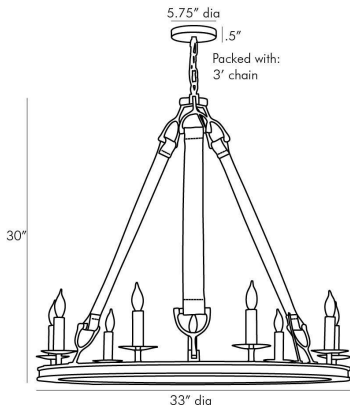

ARTERIO RS

CHANEY CHANDELIER

84031
Bronze, Stainless Steel

The Chaney saddles up to rustic sophistication with its unique and unparalleled style. Three brown leather bands suspend a hand-hammered iron base adorned with nine candlestick-style arms in a contrasting antique brass finish. Each leather band is accented with an antique brass detail reminiscent of bridle bits delivering an equestrian quality to its industrial form. Shown with clear bent-tip candelabra bulbs. Certified for damp locations and intended for interior use.

APPEARANCE

Materials	Stainless Steel, Steel, Leather, Iron
Finishes	Bronze, Antique Brass, Brown, Bronze
Finish Will Vary	No
Top Coat/Sealant	No

DIMENSIONS

Overall	Dia: 33.0 in x H: 31 in
Canopy	Dia: 5.75 in x H: 0.5 in
Chandelier	Dia: 33.0 in x H: 30 in
Overall Hanging Height as Sold (in)	67 in - 31 in

WIRING

Wire Rating	Damp
Cord	10 FT, Clear/Silver, SVT
Socket	9, Type B=-E12 Other
Suggested Bulb Type	T6
Maximum Wattage	40.0
Voltage	110-120 V

CERTIFICATIONS & COMPLIANCY

Certifications	Mexico, United States, Canada
Compliance	RoHS, UL/ETL

SHIPPING

Product Weight	37.5 lbs
Gross Weight 1	60.8 lbs
Shipping Box 1	W: 39.0 in x D: 39.0 in x H: 11.0 in

CONTRACT

Contract Suitability	Contract Suitable As Is
----------------------	-------------------------