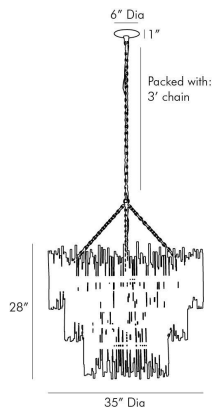

ARTERIOS

PRESCOTT THREE TIERED CHANDELIER

84033
Gold Leaf, Iron

Individual iron rods are welded together and hand-finished with gold leaf to create this three-tier chandelier. The entire piece is leafed all the way up to the ceiling mount. Rustic yet undeniably elegant. Sheds so much light with 12 standard bulbs. Gold leaf finish will vary. Certified for damp locations and intended for interior use.

APPEARANCE

Materials	Iron, Iron
Finishes	Gold Leaf, Gold Leaf
Finish Will Vary	Yes
Top Coat/Sealant	No

DIMENSIONS

Overall	Dia: 35.0 in x H: 46 in
Canopy	Dia: 6.0 in x H: 1 in
Chandelier	Dia: 35.0 in x H: 28 in
Overall Hanging Height as Sold (in)	46 in - 82 in

WIRING

Wire Rating	Damp
Socket	12, Type B=-E12 Other
Suggested Bulb Type	T6
Maximum Wattage	25.0
Voltage	110-120 V

CERTIFICATIONS & COMPLIANCY

Certifications	Mexico, United States, Canada
Compliance	RoHS, UL/ETL

SHIPPING

Shipping Requirements	Truck Ship
Product Weight	67.7 lbs
Gross Weight 1	117 lbs
Shipping Box 1	W: 18.9 in x D: 37.0 in x H: 37.0 in

CONTRACT

Contract Suitability	Contract Suitable As Is
----------------------	-------------------------