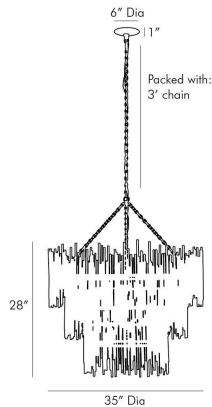

## PRESCOTT THREE TIERED CHANDELIER

84033  
Gold Leaf, Iron

Individual iron rods are welded together and hand-finished with gold leaf to create this three-tier chandelier. The entire piece is leafed all the way up to the ceiling mount. Rustic yet undeniably elegant. Sheds so much light with 12 standard bulbs. Gold leaf finish will vary. Certified for damp locations and intended for interior use.

### DIMENSIONS

Overall	Dia: 35.0 in x H: 46 in
Canopy	Dia: 6.0 in x H: 1 in
Chandelier	Dia: 35.0 in x H: 28 in
Overall Hanging Height as Sold (in)	82 in - 46 in