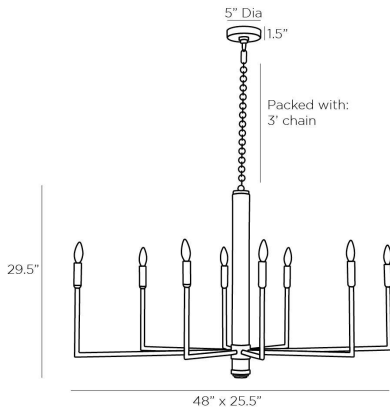

ARTERIO RS

ORLANDO CHANDELIER

84068
Blackened Iron, Iron

The Orlando finds balance in a traditional shape and industrial materials. The elongated, pseudo linear candelabra silhouette is crafted from blackened iron and is introduced by a natural driftwood column. Fitted with eight lights for incredible brilliance. Finish will vary. Additional chain available (CHN-263). Certified for damp locations and intended for interior use.

APPEARANCE

Materials	Iron, Iron, Driftwood, Iron, Iron
Finishes	Blackened Iron, Blackened Iron, Natural, Blackened Iron, Blackened Iron
Finish Will Vary	Yes
Top Coat/Sealant	Yes

DIMENSIONS

Overall	W: 48 in x D: 25.5 in x H: 32 in
Canopy	Dia: 5.0 in x H: 1.5 in
Chandelier	W: 48 in x D: 25.5 in x H: 29.5 in
Overall Hanging Height as Sold (in)	32 in - 67 in

WIRING

Wire Rating	Damp
Cord	10 FT, Clear/Silver, SVT
Socket	8, Type B - E12
Suggested Bulb Type	B10
Maximum Wattage	40.0
Voltage	110-120 V

CERTIFICATIONS & COMPLIANCY

Certifications	Mexico, United States, Canada
Compliance	RoHS, UL/ETL