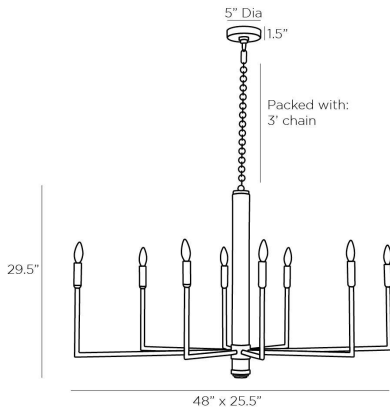

ARTERIO RS

ORLANDO CHANDELIER

84068
Blackened Iron, Iron

The Orlando finds balance in a traditional shape and industrial materials. The elongated, pseudo linear candelabra silhouette is crafted from blackened iron and is introduced by a natural driftwood column. Fitted with eight lights for incredible brilliance. Finish will vary. Additional chain available (CHN-263). Certified for damp locations and intended for interior use.

APPEARANCE

Materials	Iron, Iron, Driftwood, Iron, Iron
Finishes	Blackened Iron, Blackened Iron, Natural, Blackened Iron, Blackened Iron
Finish Will Vary	Yes
Top Coat/Sealant	Yes

DIMENSIONS

Overall	W: 48 in x D: 25.5 in x H: 32 in
Canopy	Dia: 5.0 in x H: 1.5 in
Chandelier	W: 48 in x D: 25.5 in x H: 29.5 in
Overall Hanging Height as Sold (in)	67 in - 32 in

WIRING

Wire Rating	Damp
Cord	10 FT, Clear/Silver, SVT
Socket	8, Type B - E12
Suggested Bulb Type	B10
Maximum Wattage	40.0
Voltage	110-120 V

CERTIFICATIONS & COMPLIANCY

Certifications	Mexico, United States, Canada
Compliance	RoHS, UL/ETL