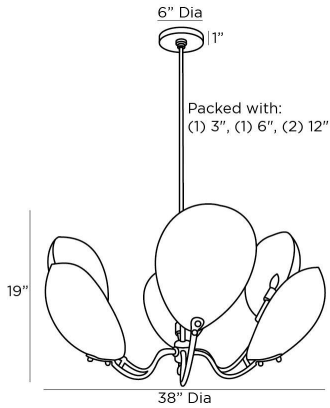

ARTERIOS

SAVO CHANDELIER

84072
Bronze, Brass

Drawing upon Mid-Century lighting design, the Savo is created in bronze brass shell-shaped shades, lined in antique brass. The result is a dramatic and elegant contrast in finishes and reflection. The frame and pipes are constructed in antique brass. Certified for damp locations and intended for interior use.

APPEARANCE

Materials	Brass, Brass
Finishes	Bronze, Bronze, Antique Brass
Finish Will Vary	No
Top Coat/Sealant	Yes

DIMENSIONS

Overall	Dia: 38.0 in x H: 23 in
Canopy	Dia: 6.0 in x H: 1 in
Chandelier	Dia: 38.0 in x H: 19 in
Overall Hanging Height as Sold (in)	53 in - 23 in

WIRING

Wire Rating	Damp
Cord	10 FT, Black, SVT
Socket	6, Type B - E12
Suggested Bulb Type	CA10
Maximum Wattage	40.0
Voltage	110-120 V

CERTIFICATIONS & COMPLIANCY

Certifications	Middle East, European Union, United Kingdom, Australia, Mexico, United States, Canada
Compliance	RoHS, UL/ETL, CB

SHIPPING

Shipping Requirements	Truck Ship
Product Weight	21.0 lbs
Gross Weight 1	29.0 lbs
Shipping Box 1	W: 26.0 in x D: 40.0 in x H: 40.0 in

CONTRACT

Contract Suitability	Contract Suitable As Is

SLOPE CEILING COMPATIBILITY

Sloped Ceiling Compatible	No, is not compatible

ADDITIONAL PARTS AVAILABLE

PIPE-509	(1) 3", (1) 6", (1) 12"

REPLACEMENT PARTS

CANOPY-619