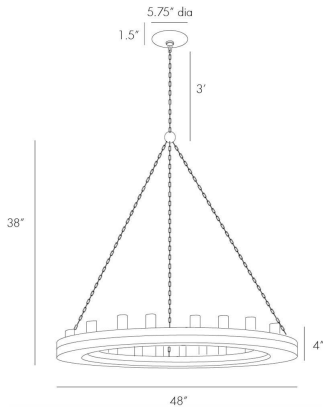

ARTERIOS

GEOFFREY MEDIUM CHANDELIER

84174
Gray, Wood

Hanging by a purposely rusted chain, this gray wood ring and its 12 lights make a great statement when hanging over a large round dining table or kitchen island. The Edison bulbs in the photo reinforce the rustic, industrial feel. Additional chain available CHN-987. Certified for damp locations and intended for interior use.

APPEARANCE

Materials	Wood, Iron, Wood
Finishes	Gray, Rust, Gray
Finish Will Vary	Yes
Top Coat/Sealant	Yes

DIMENSIONS

Overall	Dia: 48.0 in x H: 38 in
Canopy	Dia: 5.75 in x H: 1.5 in
Chandelier	Dia: 48.0 in x H: 4 in
Overall Hanging Height as Sold (in)	74 in - 38 in

WIRING

Wire Rating	Damp
Cord	10 FT, Clear/Silver, SVT
Socket	12, Type A- E26 Other
Suggested Bulb Type	ST18
Maximum Wattage	40.0
Voltage	110-120 V

CERTIFICATIONS & COMPLIANCY

Certifications	Mexico, United States, Canada
Compliance	RoHS, UL/ETL

SHIPPING

Shipping Requirements	Truck Ship
Product Weight	37.0 lbs
Gross Weight 1	42.0 lbs
Shipping Box 1	W: 52.0 in x D: 52.0 in x H: 8.0 in

CONTRACT

Contract Suitability	Contract Suitable As Is
----------------------	-------------------------