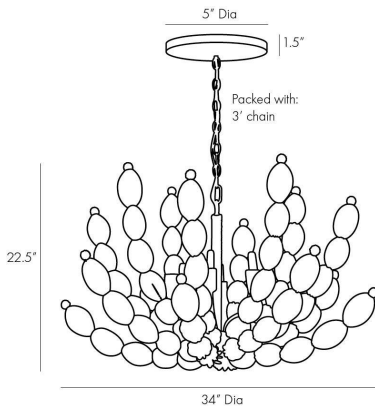

ARTERIOS

INDI CHANDELIER

85021
White, Wood

Southwest inspiration meets unconventional design to create this overtly organic chandelier. A white iron foundation is encased by a matching white wood, carved in a cactus-like arrangement. Each arm has been embellished with clusters of coco shell, a detail that further plays up its perennial inspiration. The unique shape slightly conceals six bulbs that brilliantly illuminate a space, while working in tandem with the design to create an even more brilliant shadow play. Though its characteristics favor greenery, it is a perfect addition to coastal settings. Finish will

APPEARANCE

Materials	Wood, Wood, Coconut, Iron
Finishes	White, White, White, White
Finish Will Vary	Yes
Top Coat/Sealant	Yes

DIMENSIONS

Overall	Dia: 34.0 in x H: 24 in
Canopy	Dia: 5.0 in x H: 1.5 in
Chandelier	Dia: 34.0 in x H: 22.5 in
Overall Hanging Height as Sold (in)	60 in - 24 in

WIRING

Wire Rating	Indoor Only
Cord	10 FT, Clear/Silver, SVT
Socket	6, Type B - E12
Suggested Bulb Type	T6
Maximum Wattage	40.0
Voltage	110-120 V

CERTIFICATIONS & COMPLIANCY

Certifications	Mexico, United States, Canada
Compliance	RoHS, UL/ETL

REPLACEMENT PARTS

CANOPY-521