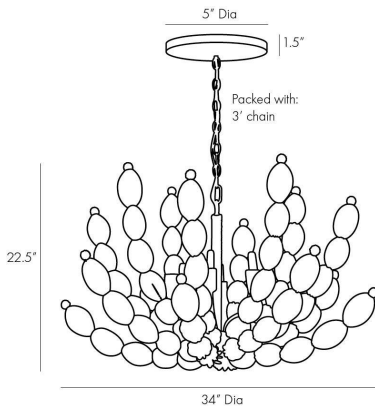

ARTERIOS

INDI CHANDELIER

85021
White, Wood

Southwest inspiration meets unconventional design to create this overtly organic chandelier. A white iron foundation is encased by a matching white wood, carved in a cactus-like arrangement. Each arm has been embellished with clusters of coco shell, a detail that further plays up its perennial inspiration. The unique shape slightly conceals six bulbs that brilliantly illuminate a space, while working in tandem with the design to create an even more brilliant shadow play. Though its characteristics favor greenery, it is a perfect addition to coastal settings. Finish will

APPEARANCE

Materials	Wood, Wood, Coconut, Iron
Finishes	White, White, White, White
Finish Will Vary	Yes
Top Coat/Sealant	Yes

DIMENSIONS

Overall	Dia: 34.0 in x H: 24 in
Canopy	Dia: 5.0 in x H: 1.5 in
Chandelier	Dia: 34.0 in x H: 22.5 in
Overall Hanging Height as Sold (in)	24 in - 60 in

WIRING

Wire Rating	Indoor Only
Cord	10 FT, Clear/Silver, SVT
Socket	6, Type B - E12
Suggested Bulb Type	T6
Maximum Wattage	40.0
Voltage	110-120 V

CERTIFICATIONS & COMPLIANCY

Certifications	Mexico, United States, Canada
Compliance	RoHS, UL/ETL

REPLACEMENT PARTS

CANOPY-521
