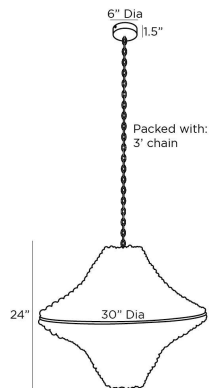

ARTERIOS

PARADISA CHANDELIER

85028
Black and Gray Ombre, Coconut

The funnel-shaped Paradisa delivers breezy, coastal vibes wherever you call home. Black and gray abaca-wrapped, coconut wood beads are strategically placed to create an ombre effect. The charming chandelier is accented with a bronze iron chain. Finish will vary.

APPEARANCE

Materials	Coconut, Coconut, Iron
Finishes	Black and Gray Ombre, Black and Gray Ombre, Bronze
Finish Will Vary	Yes
Top Coat/Sealant	No

DIMENSIONS

Overall	Dia: 30.0 in x H: 26.5 in
Canopy	Dia: 6.0 in x H: 1.5 in
Chandelier	Dia: 30.0 in x H: 24 in
Overall Hanging Height as Sold (in)	62.5 in - 26.5 in

WIRING

Wire Rating	Indoor Only
Cord	10 FT, Clear/Silver, SVT
Socket	3, Type A - E26
Suggested Bulb Type	A19
Maximum Wattage	60.0
Voltage	110-120 V

CERTIFICATIONS & COMPLIANCY

Certifications	Mexico, United States, Canada
Compliance	RoHS, UL/ETL

SHIPPING

Shipping Requirements	Truck Ship
Product Weight	27.7 lbs
Gross Weight 1	35.7 lbs
Shipping Box 1	W: 26.0 in x D: 32.0 in x H: 32.0 in

CONTRACT

Contract Suitability	Contract Suitable As Is
----------------------	-------------------------