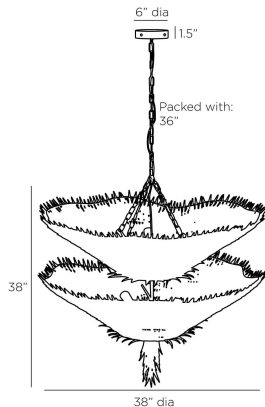

ARTERIO RS

AUKLAND CHANDELIER

85036
Matte Blue Gray, Coconut

Organic materials and sophisticated forms come together to create our striking sustainable chandelier. Inspired by the natural intrigue of layered thorns or scales, coconut shells in matte blue gray, are strung in dual parasol shapes, then suspended from sturdy iron chains finished in matte blue gray to match. Reminiscent of a Japanese tea garden, the final fixture is finished with the flourish of an oversized tassel. Finish will vary.

APPEARANCE

Materials	Coconut, Iron
Finishes	Matte Blue Gray
Finish Will Vary	Yes
Top Coat/Sealant	No

DIMENSIONS

Overall	Dia: 38.0 in x H: 42 in
Canopy	Dia: 6.0 in x H: 1.5 in
Chandelier	H: 38 in
Overall Hanging Height as Sold (in)	42 in - 78 in