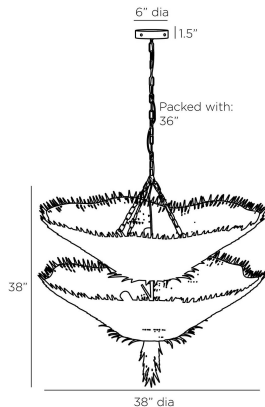

ARTERIO RS

AUKLAND CHANDELIER

85036
Matte Blue Gray, Coconut

Organic materials and sophisticated forms come together to create our striking sustainable chandelier. Inspired by the natural intrigue of layered thorns or scales, coconut shells in matte blue gray, are strung in dual parasol shapes, then suspended from sturdy iron chains finished in matte blue gray to match. Reminiscent of a Japanese tea garden, the final fixture is finished with the flourish of an oversized tassel. Finish will vary.

APPEARANCE

Materials	Coconut, Iron
Finishes	Matte Blue Gray
Finish Will Vary	Yes
Top Coat/Sealant	No

DIMENSIONS

Overall	Dia: 38.0 in x H: 42 in
Canopy	Dia: 6.0 in x H: 1.5 in
Chandelier	H: 38 in
Overall Hanging Height as Sold (in)	78 in - 42 in