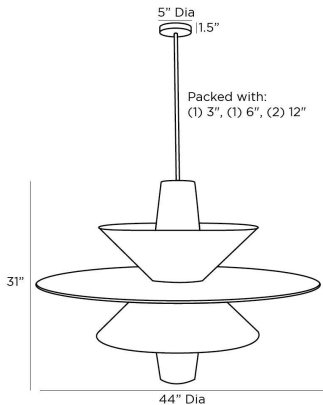

ARTERIOS

SHAY CHANDELIER

85037
Natural, Raffia

Our Shay chandelier exhibits a decidedly Eastern influence, specifically Japanese paper lanterns. Here, the idea is translated in natural raffia, as a dynamic tiered design. The fixture is detailed with an antique brass iron canopy and pipes. Finish will vary.

APPEARANCE

Materials	Raffia, Raffia, Iron
Finishes	Natural, Natural, Antique Brass
Finish Will Vary	Yes
Top Coat/Sealant	No

DIMENSIONS

Overall	Dia: 44.0 in x H: 38 in
Canopy	Dia: 5.0 in x H: 1 in
Chandelier	Dia: 44.0 in x H: 31 in
Overall Hanging Height as Sold (in)	68 in - 38 in

WIRING

Wire Rating	Indoor Only
Cord	10 FT, Clear/Silver, SVT
Socket	1, Type A - E26
Suggested Bulb Type	A19
Maximum Wattage	60.0
Voltage	110-120 V

CERTIFICATIONS & COMPLIANCY

Certifications	Middle East, European Union, United Kingdom, Australia, Mexico, United States, Canada
Compliance	RoHS, UL/ETL, CB

SHIPPING

Shipping Requirements	Truck Ship
Product Weight	11.0 lbs
Gross Weight 1	19.0 lbs
Shipping Box 1	W: 43.3 in x D: 25.8 in x H: 42.12 in

ADDITIONAL INFO

Features	Sustainable

CONTRACT

Contract Suitability	Contract Suitable As Is

SLOPE CEILING COMPATIBILITY

Sloped Ceiling Compatible	Yes, as is

COMPONENTS

Pipe or Chain Included	(1) 3", (1) 6", (2) 12"

ADDITIONAL PARTS AVAILABLE

PIPE-522	(1) 6", (1) 12"

REPLACEMENT PARTS

CANOPY-612