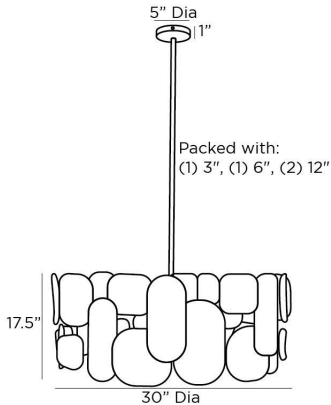

ARTERIO RS

RONALDO CHANDELIER

85038
Natural, Rattan

Earthy natural rattan is translated into an elevated drum-shade silhouette. Our Ronaldo is crafted in layers of pillowed forms, creating a sculptural effect. The accent radiates a warm glow as light filters through the basket-weave construction. Antique brass iron forms the chandelier's framework and pipes. Finish will vary.

APPEARANCE

Materials	Rattan, Rattan, Iron
Finishes	Natural, Natural, Antique Brass
Finish Will Vary	Yes
Top Coat/Sealant	No

DIMENSIONS

Overall	Dia: 30.0 in x H: 24.5 in
Canopy	Dia: 5.0 in x H: 1 in
Chandelier	Dia: 30.0 in x H: 17.5 in
Overall Hanging Height as Sold (in)	24.5 in - 54.5 in

WIRING

Wire Rating	Indoor Only
Cord	10 FT, Clear/Silver, SVT
Socket	6, Type A - E26
Suggested Bulb Type	G16.5
Maximum Wattage	60.0
Voltage	110-120 V

CERTIFICATIONS & COMPLIANCY

Certifications	Middle East, European Union, United Kingdom, Australia, Mexico, United States, Canada
Compliance	RoHS, UL/ETL, CB

SHIPPING

Shipping Requirements	Truck Ship
Product Weight	10.0 lbs
Gross Weight 1	18.0 lbs
Shipping Box 1	W: 14.2 in x D: 33.5 in x H: 33.5 in

ADDITIONAL INFO

Features	Sustainable

CONTRACT

Contract Suitability	Contract Suitable As Is

SLOPE CEILING COMPATIBILITY

Sloped Ceiling Compatible	Yes, as is

COMPONENTS

Pipe or Chain Included	(1) 3", (1) 6", (2) 12"

ADDITIONAL PARTS AVAILABLE

PIPE-522	(1) 6", (1) 12"

REPLACEMENT PARTS

CANOPY-612