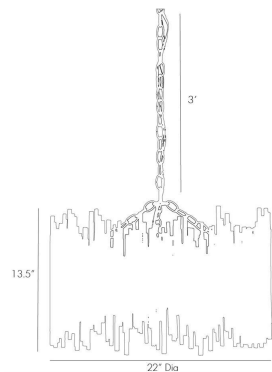

ARTERIOS

PRESCOTT PENDANT

86801
Gold Leaf, Iron

Individual iron rods are welded together and hand-finished with gold leaf to create this striking three-light pendant. Rustic but elegant. Part of the Prescott collection of mirrors and sconces. Additional chain available CHN-886. Certified for damp locations and intended for interior use.

APPEARANCE

Materials	Iron, Iron
Finishes	Gold Leaf, Gold Leaf
Finish Will Vary	No
Top Coat/Sealant	Yes

DIMENSIONS

Overall	Dia: 22.0 in x H: 25 in
Canopy	Dia: 5.75 in x H: 1 in
Pendant	H: 13.5 in
Overall Hanging Height as Sold (in)	61 in - 25 in

WIRING

Wire Rating	Damp
Cord	10 FT, Clear/Silver, SVT
Socket	3, Type A- E26 Keyless
Suggested Bulb Type	G25
Maximum Wattage	60.0
Voltage	110-120 V

CERTIFICATIONS & COMPLIANCY

Certifications	Middle East, European Union, United Kingdom, Mexico, United States, Canada
Compliance	RoHS, UL/ETL, CB

SHIPPING

Product Weight	17.2 lbs
Gross Weight 1	38.65 lbs
Shipping Box 1	W: 27.0 in x D: 26.0 in x H: 19.0 in

CONTRACT

Contract Suitability	Contract Suitable As Is
----------------------	-------------------------