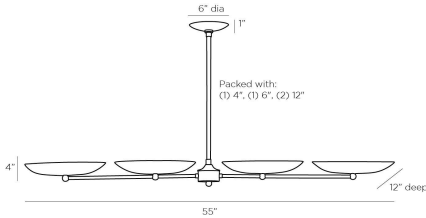

ARTERIO RS

GRIFFITH LINEAR CHANDELIER

89015
Bronze, Steel

Streamlined yet elegant, this linear chandelier made from steel balances a bold bronze finish with an elegant antique brass frame. The bronze upward facing plates diffuse the light and create a warm, even glow. Additional pipe available (PIPE-422). Certified for damp locations and intended for interior use.

APPEARANCE

Materials	Steel, Steel, Steel, Steel, Steel
Finishes	Bronze, Bronze, Antique Brass, Antique Brass, Antique Brass
Finish Will Vary	No
Top Coat/Sealant	Yes

DIMENSIONS

Overall	W: 55 in x D: 12 in x H: 10 in
Canopy	Dia: 6.0 in x H: 1 in
Chandelier	W: 55 in x D: 12 in x H: 4 in
Overall Hanging Height as Sold (in)	44 in - 10 in

SHIPPING

Product Weight	10.5 lbs
Gross Weight 1	14.0 lbs
Shipping Box 1	W: 56.5 in x D: 14.2 in x H: 6.5 in

CONTRACT

Contract Suitability	Contract Suitable As Is
----------------------	-------------------------