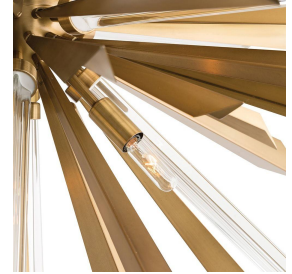

ARTERIO RS

WALDORF SMALL CHANDELIER

89027
Antique Brass, Steel

Depth and scale are transformative features in this eight-light chandelier. Angular steel shards in varying sizes extend from the center, creating a vibrant form finished in antique brass. Clear glass rods are interspersed throughout, adding a nice contrast from the metal. Available in a larger size or vintage silver finish. Additional pipe available (PIPE-101). Certified for damp locations and intended for interior use.

APPEARANCE

Materials	Steel, Glass, Steel
Finishes	Antique Brass, Clear, Antique Brass
Finish Will Vary	No
Top Coat/Sealant	Yes

DIMENSIONS

Overall	Dia: 23.5 in x H: 29 in
Canopy	Dia: 5.75 in x H: 1 in
Chandelier	Dia: 23.5 in x H: 23.5 in
Overall Hanging Height as Sold (in)	47 in - 29 in