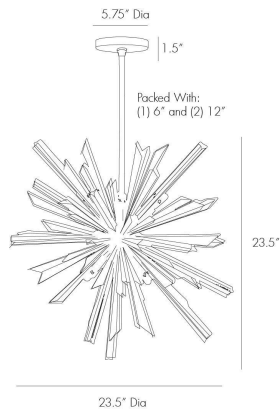

ARTERIO RS

WALDORF SMALL CHANDELIER

89027
Antique Brass, Steel

Depth and scale are transformative features in this eight-light chandelier. Angular steel shards in varying sizes extend from the center, creating a vibrant form finished in antique brass. Clear glass rods are interspersed throughout, adding a nice contrast from the metal. Available in a larger size or vintage silver finish. Additional pipe available (PIPE-101). Certified for damp locations and intended for interior use.

APPEARANCE

Materials	Steel, Glass, Steel
Finishes	Antique Brass, Clear, Antique Brass
Finish Will Vary	No
Top Coat/Sealant	Yes

DIMENSIONS

Overall	Dia: 23.5 in x H: 29 in
Canopy	Dia: 5.75 in x H: 1 in
Chandelier	Dia: 23.5 in x H: 23.5 in
Overall Hanging Height as Sold (in)	29 in - 47 in

WIRING

Wire Rating	Damp
Cord	10 FT, Clear/Silver, SVT
Socket	8, Type B--E12 Other
Suggested Bulb Type	T6
Maximum Wattage	40.0
Voltage	110-120 V

CERTIFICATIONS & COMPLIANCY

Certifications	Middle East, European Union, United Kingdom, Mexico, United States, Canada
Compliance	RoHS, UL/ETL, CB

SHIPPING

Product Weight	17.5 lbs
Gross Weight 1	18.2 lbs
Shipping Box 1	W: 10.0 in x D: 12.0 in x H: 18.0 in

ADDITIONAL INFO

Features	Assembly Required
----------	-------------------

CONTRACT

Contract Suitability	Contract Suitable As Is
----------------------	-------------------------