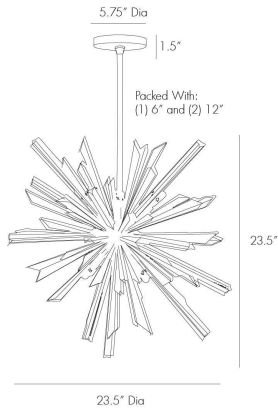

ARTERIO RS

WALDORF SMALL CHANDELIER

89027
Antique Brass, Steel

Depth and scale are transformative features in this eight-light chandelier. Angular steel shards in varying sizes extend from the center, creating a vibrant form finished in antique brass. Clear glass rods are interspersed throughout, adding a nice contrast from the metal. Available in a larger size or vintage silver finish. Additional pipe available (PIPE-101). Certified for damp locations and intended for interior use.

APPEARANCE

Materials	Steel, Glass, Steel
Finishes	Antique Brass, Clear, Antique Brass
Finish Will Vary	No
Top Coat/Sealant	Yes

DIMENSIONS

Overall	Dia: 23.5 in x H: 29 in
Canopy	Dia: 5.75 in x H: 1 in
Chandelier	Dia: 23.5 in x H: 23.5 in
Overall Hanging Height as Sold (in)	47 in - 29 in

WIRING

Wire Rating	Damp
Cord	10 FT, Clear/Silver, SVT
Socket	8, Type B--E12 Other
Suggested Bulb Type	T6
Maximum Wattage	40.0
Voltage	110-120 V

CERTIFICATIONS & COMPLIANCY

Certifications	Middle East, European Union, United Kingdom, Mexico, United States, Canada
Compliance	RoHS, UL/ETL, CB

SHIPPING

Product Weight	17.5 lbs
Gross Weight 1	18.2 lbs
Shipping Box 1	W: 10.0 in x D: 12.0 in x H: 18.0 in

ADDITIONAL INFO

Features	Assembly Required
----------	-------------------

CONTRACT

Contract Suitability	Contract Suitable As Is
----------------------	-------------------------