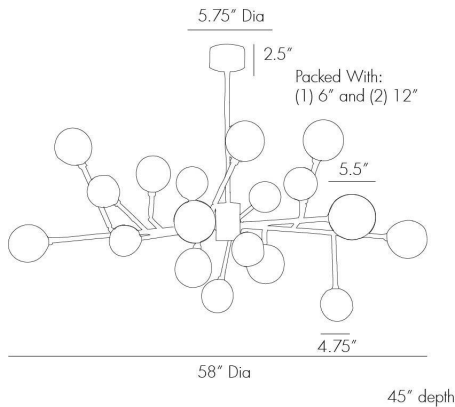

ARTERIO RS

DALLAS MEDIUM CHANDELIER

89032
Polished Nickel, Steel

The Dallas chandelier, one of our most popular designs, is now available in polished nickel. This 18-light midcentury-inspired design features clear glass spheres and 12 of 18 arms are adjustable, making this the perfect piece for hands-on clients. Shown with small clear tubular bulbs. Certified for damp locations and intended for interior use. Additional pipe available PIPE-100. Bulb cannot exceed 3" in length due to globe size.

APPEARANCE

Materials	Steel, Glass, Steel
Finishes	Polished Nickel, Clear, Polished Nickel
Finish Will Vary	No
Top Coat/Sealant	Yes

DIMENSIONS

Overall	W: 58 in x D: 45 in x H: 8.5 in
Globe Small	Dia: 5.5 in
Globe Medium	Dia: 4.75 in
Canopy	Dia: 5.0 in x H: 2.5 in
Overall Hanging Height as Sold (in)	43 in - 8.5 in

WIRING

Wire Rating	Damp
Cord	10 FT, Clear/Silver, SVT
Socket	18, Type B - E12
Suggested Bulb Type	T6
Maximum Wattage	40.0
Voltage	110-120 V

CERTIFICATIONS & COMPLIANCY

Certifications	Middle East, European Union, United Kingdom, Mexico, United States, Canada
Compliance	RoHS, UL/ETL, CB

SHIPPING

Shipping Requirements	Truck Ship
Product Weight	23.5 lbs
Gross Weight 1	37.0 lbs
Shipping Box 1	W: 45.0 in x D: 45.0 in x H: 10.0 in

ADDITIONAL INFO

Disclaimers	Bulb cannot exceed 3" in length due to globe size.
-------------	--