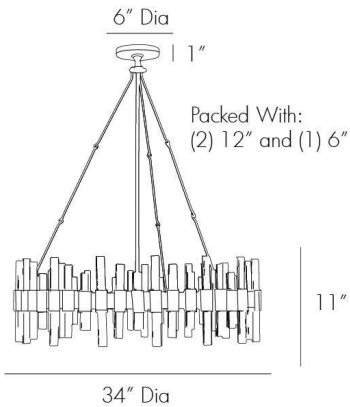

ARTERIO RS

HASKELL LARGE CHANDELIER

89055
Antique Brass, Brass

Antique brass and clear acrylic are the perfect pair on this eight-light chandelier. Certified for damp locations and intended for interior use. Finish will vary. Additional pipe available (PIPE-101).

APPEARANCE

Materials	Brass, Acrylic, Brass
Finishes	Antique Brass, Clear, Antique Brass
Finish Will Vary	No
Top Coat/Sealant	Yes

DIMENSIONS

Overall	Dia: 34.0 in x H: 29.5 in
Canopy	Dia: 6.0 in x H: 1 in
Chandelier	Dia: 34.0 in x H: 28 in
Overall Hanging Height as Sold (in)	71.5 in - 29.5 in

WIRING

Wire Rating	Damp
Cord	10 FT, Clear/Silver, SVT
Socket	8, Type B--E12 Other
Suggested Bulb Type	T6
Maximum Wattage	40.0
Voltage	110-120 V

CERTIFICATIONS & COMPLIANCY

Certifications	Middle East, European Union, United Kingdom, Mexico, United States, Canada
Compliance	RoHS, UL/ETL, CB

SHIPPING

Product Weight	35.0 lbs
Gross Weight 1	59.5 lbs
Shipping Box 1	W: 9.0 in x D: 37.0 in x H: 37.0 in

ADDITIONAL INFO

Features	Assembly Required
----------	-------------------

CONTRACT

Contract Suitability	Contract Suitable As Is
----------------------	-------------------------