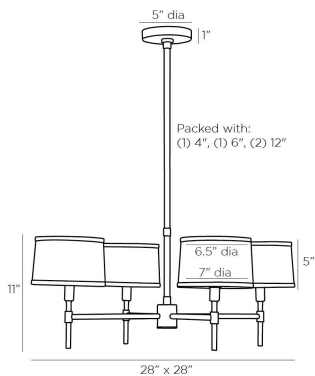

ARTERIOS

LUCIANO CHANDELIER

89062
Bronze, Steel

Harnessing traditional elements, the Luciano is a modern classic. An bronze steel candelabra-style frame presents four lights, each topped with a white linen shade with a matching bronze band that trims the tops and bottoms of each shade. Additional pipe available (PIPE-487). Certified for damp locations and intended for interior use.

APPEARANCE

Materials	Steel, Steel, Linen, Steel, Steel
Finishes	Bronze, Bronze, White, Bronze, Bronze
Finish Will Vary	No
Top Coat/Sealant	Yes

DIMENSIONS

Overall	W: 28 in x D: 28 in x H: 16 in
Shade Top	Dia: 6.5 in
Shade Side	H: 5 in
Shade Bottom	Dia: 7.0 in
Canopy	Dia: 5.0 in x H: 1 in
Chandelier	W: 28 in x D: 28 in x H: 11 in
Overall Hanging Height as Sold (in)	16 in - 50 in

WIRING

Wire Rating	Damp
Cord	10 FT, Clear/Silver, SVT
Socket	4, Type B - E12
Suggested Bulb Type	G16.5
Maximum Wattage	60.0
Voltage	110-120 V

CERTIFICATIONS & COMPLIANCY

Certifications	Mexico, United States, Canada
Compliance	RoHS, UL/ETL

SHIPPING

Product Weight	6.5 lbs
Gross Weight 1	20.0 lbs
Shipping Box 1	W: 19.5 in x D: 19.5 in x H: 10.5 in

CONTRACT

Contract Suitability	Contract Suitable As Is

SLOPE CEILING COMPATIBILITY

Sloped Ceiling Compatible	Yes, with purchase of pivot

COMPONENTS

Pipe or Chain Included	(1) 4", (1) 6", (2) 12" Pipes

ADDITIONAL PARTS AVAILABLE

PIPE-487	(1) 4", (1) 6", (1) 12"
PIVOT-204	

REPLACEMENT PARTS

CANOPY-564