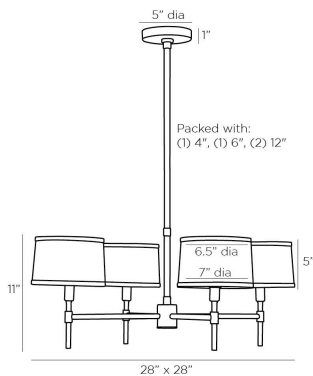

ARTERIOS

LUCIANO CHANDELIER

89062
Bronze, Steel

Harnessing traditional elements, the Luciano is a modern classic. An bronze steel candelabra-style frame presents four lights, each topped with a white linen shade with a matching bronze band that trims the tops and bottoms of each shade. Additional pipe available (PIPE-487). Certified for damp locations and intended for interior use.

APPEARANCE

Materials	Steel, Steel, Linen, Steel, Steel
Finishes	Bronze, Bronze, White, Bronze, Bronze
Finish Will Vary	No
Top Coat/Sealant	Yes

DIMENSIONS

Overall	W: 28 in x D: 28 in x H: 16 in
Shade Top	Dia: 6.5 in
Shade Side	H: 5 in
Shade Bottom	Dia: 7.0 in
Canopy	Dia: 5.0 in x H: 1 in
Chandelier	W: 28 in x D: 28 in x H: 11 in
Overall Hanging Height as Sold (in)	50 in - 16 in

WIRING

Wire Rating	Damp
Cord	10 FT, Clear/Silver, SVT
Socket	4, Type B - E12
Suggested Bulb Type	G16.5
Maximum Wattage	60.0
Voltage	110-120 V

CERTIFICATIONS & COMPLIANCY

Certifications	Mexico, United States, Canada
Compliance	RoHS, UL/ETL

SHIPPING

Product Weight	6.5 lbs
Gross Weight 1	20.0 lbs
Shipping Box 1	W: 19.5 in x D: 19.5 in x H: 10.5 in

CONTRACT

Contract Suitability	Contract Suitable As Is

SLOPE CEILING COMPATIBILITY

Sloped Ceiling Compatible	Yes, with purchase of pivot

COMPONENTS

Pipe or Chain Included	(1) 4", (1) 6", (2) 12" Pipes

ADDITIONAL PARTS AVAILABLE

PIPE-487	(1) 4", (1) 6", (1) 12"
PIVOT-204	

REPLACEMENT PARTS

CANOPY-564