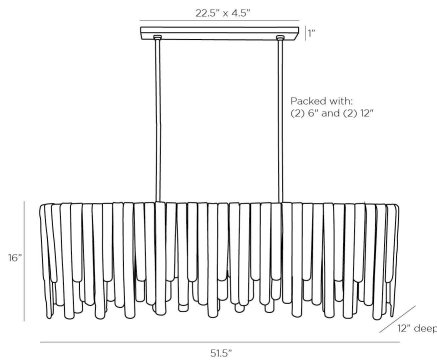

ARTERIOS

LEIGHTON LINEAR CHANDELIER

89065
Clear, Glass

Inspired by the majestic beauty of Multnomah Falls, the Leighton provides a dramatic sense of movement through each unique cascading element. Individual panels of clear seedy glass suspend from a large oblong-shaped antique brass iron frame. The panels vary in size and are suspended at alternating heights, offering a lustrous glimmer and create a unique lightscape. Finish will vary. Additional pipe available (PIPE-457). Certified for damp locations and intended for interior use.

APPEARANCE

Materials	Glass, Glass, Iron, Iron, Iron
Finishes	Clear, Clear, Antique Brass, Antique Brass, Antique Brass
Finish Will Vary	Yes
Top Coat/Sealant	Yes

DIMENSIONS

Overall	W: 51.5 in x D: 12 in x H: 21 in
Canopy	W: 22.5 in x D: 4.5 in x H: 1 in
Chandelier	W: 51.5 in x D: 12 in x H: 16 in
Overall Hanging Height as Sold (in)	35 in - 21 in

SHIPPING

Shipping Requirements	Truck Ship
Product Weight	48.5 lbs
Gross Weight 1	61.0 lbs
Shipping Box 1	W: 27.3 in x D: 53.9 in x H: 13.8 in

ADDITIONAL INFO

Features	Assembly Required
----------	-------------------