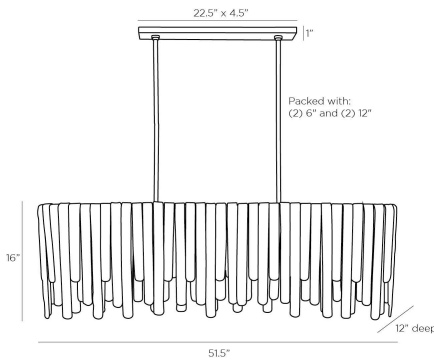

ARTERIO RS

LEIGHTON LINEAR CHANDELIER

89065
Clear, Glass

Inspired by the majestic beauty of Multnomah Falls, the Leighton provides a dramatic sense of movement through each unique cascading element. Individual panels of clear seedy glass suspend from a large oblong-shaped antique brass iron frame. The panels vary in size and are suspended at alternating heights, offering a lustrous glimmer and create a unique lightscape. Finish will vary. Additional pipe available (PIPE-457). Certified for damp locations and intended for interior use.

APPEARANCE

Materials	Glass, Glass, Iron, Iron, Iron
Finishes	Clear, Clear, Antique Brass, Antique Brass, Antique Brass
Finish Will Vary	Yes
Top Coat/Sealant	Yes

DIMENSIONS

Overall	W: 51.5 in x D: 12 in x H: 21 in
Canopy	W: 22.5 in x D: 4.5 in x H: 1 in
Chandelier	W: 51.5 in x D: 12 in x H: 16 in
Overall Hanging Height as Sold (in)	21 in - 35 in