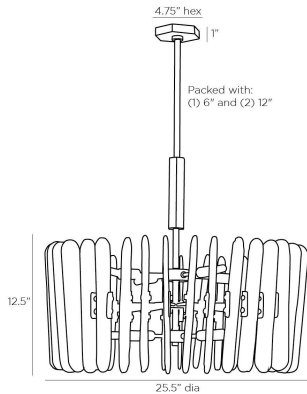

ARTERIO S

KLAUS CHANDELIER

89066
Smoke, Glass

Seedy slump glass panels in a smoke finish are fastened to an antique brass iron frame, creating a drum-shaped glimmering shade. When illuminated, the soft sheen from the light further enhances the moody quality and spotlights the radial composition of panels. The chattered detail on the faceted accent and the undulating shape of the panels work in tandem, delivering visual texture. Finish will vary. Certified for damp locations and intended for interior use.

APPEARANCE

Materials	Glass, Glass, Iron, Iron, Iron, Iron
Finishes	Smoke, Smoke, Antique Brass, Antique Brass, Antique Brass, Antique Brass
Finish Will Vary	Yes
Top Coat/Sealant	Yes

DIMENSIONS

Overall	Dia: 25.5 in x H: 17.5 in
Canopy	Dia: 4.75 in x H: 1 in
Chandelier	Dia: 25.5 in x H: 12.5 in
Overall Hanging Height as Sold (in)	47.5 in - 17.5 in

WIRING

Wire Rating	Damp
Cord	7 FT, Clear/Silver, SVT
Socket	8, Type B - E12
Suggested Bulb Type	T6
Maximum Wattage	60.0
Voltage	110-120 V

CERTIFICATIONS & COMPLIANCY

Certifications	Middle East, European Union, United Kingdom, Australia, Mexico, United States, Canada
Compliance	RoHS, UL/ETL, CB

SHIPPING

Product Weight	35.0 lbs
Gross Weight 1	40.8 lbs
Shipping Box 1	W: 28.7 in x D: 28.7 in x H: 11.5 in

ADDITIONAL INFO

Features	Assembly Required

CONTRACT

Contract Suitability	Contract Suitable As Is

SLOPE CEILING COMPATIBILITY

Sloped Ceiling Compatible	No, is not compatible

COMPONENTS

Pipe or Chain Included	(1) 6", (2) 12"

ADDITIONAL PARTS AVAILABLE

PIPE-457	(1) 6", (1) 12"

REPLACEMENT PARTS

89066GLS
89066SCREW
CANOPY-556