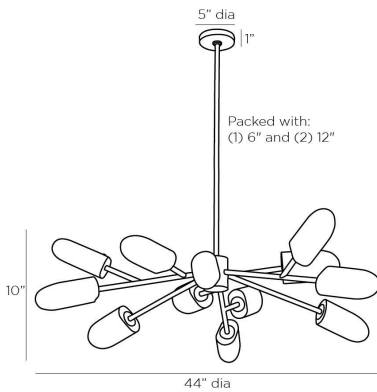

## JAVIER CHANDELIER

89067  
Champagne, Crystal

Modern and visually dynamic, the Javier chandelier is the focus of any room. An antique brass iron frame holds multiple arms that extend out asymmetrically, showcasing bullet-shaped champagne crystal shades. The robust shades feature a thick layer of reflective crystal around the bulb that adds depth to the fixture. Finish will vary. Additional pipe available (PIPE-457). Certified for damp locations and intended for interior use.

### DIMENSIONS

Overall	Dia: 44.0 in x H: 17 in
Shade	W: 7 in x D: 4 in x H: 2.5 in
Canopy	Dia: 5.0 in x H: 1 in
Chandelier	Dia: 44.0 in x H: 10 in
Overall Hanging Height as Sold (in)	41 in - 17 in