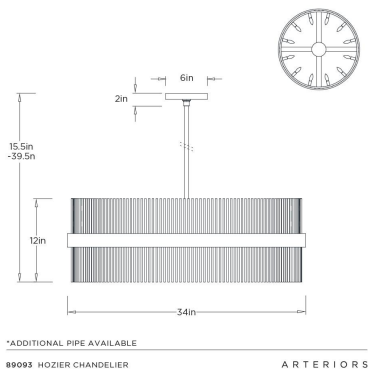

## HOZIER CHANDELIER

89093  
Antique Brass, Steel

Grand in sculptural form, this brilliant chandelier is crafted with hundreds of tubes of stainless steel. The main steel ring holds 12 candelabra bulbs and is finished in a dark bronze finish with slight antiquing. The linear tubes are fitted in the main ring and match the hanging stem in an antiqued brass finish. Additional pipe available (PIPE-101). Photographed with small tubular bulbs. Certified for damp locations and intended for interior use.

### DIMENSIONS

Overall	Dia: 34.0 in x H: 15.5 in
Canopy	Dia: 6 in x H: 2 in
Chandelier	Dia: 34.0 in x H: 12 in
Overall Hanging Height as Sold (in)	15.5 in - 39.5 in