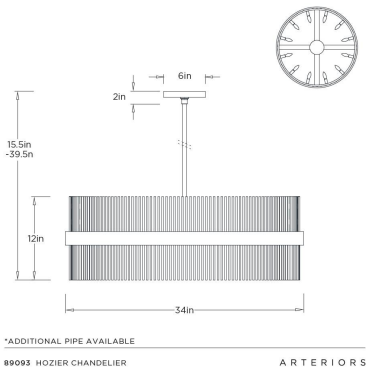

## HOZIER CHANDELIER

89093  
Antique Brass, Steel

Grand in sculptural form, this brilliant chandelier is crafted with hundreds of tubes of stainless steel. The main steel ring holds 12 candelabra bulbs and is finished in a dark bronze finish with slight antiquing. The linear tubes are fitted in the main ring and match the hanging stem in an antiqued brass finish. Additional pipe available (PIPE-101). Photographed with small tubular bulbs. Certified for damp locations and intended for interior use.

### DIMENSIONS

Overall	Dia: 34.0 in x H: 15.5 in
Canopy	Dia: 6 in x H: 2 in
Chandelier	Dia: 34.0 in x H: 12 in
Overall Hanging Height as Sold (in)	39.5 in - 15.5 in