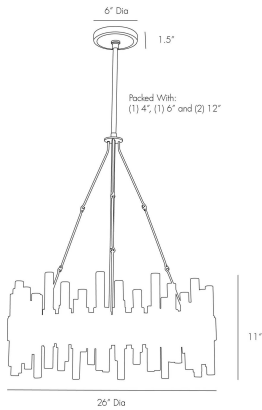

ARTERIO RS

HASKELL SMALL CHANDELIER

89094
Antique Brass, Steel

Antique brass and clear acrylic are the perfect pair on this eight-light chandelier. 30 pillars of clear acrylic create a stunning design and add extra shine. Certified for damp locations and intended for interior use. Similar style available in large scale (89055) and as a sconce (49057). finish will vary. Photographed with small tubular bulbs. Additional pipe available (PIPE-101).

APPEARANCE

Materials	Steel, Acrylic, Steel
Finishes	Antique Brass, Clear, Antique Brass
Finish Will Vary	No
Top Coat/Sealant	Yes

DIMENSIONS

Overall	Dia: 26.0 in x H: 23 in
Canopy	Dia: 6.0 in x H: 1.5 in
Chandelier	Dia: 26.0 in x H: 11 in
Overall Hanging Height as Sold (in)	69 in - 23 in

WIRING

Wire Rating	Indoor Only
Cord	10 FT, Clear/Silver, SVT
Socket	8, Type B--E12 Other
Suggested Bulb Type	T6
Maximum Wattage	40.0
Voltage	110-120 V

CERTIFICATIONS & COMPLIANCY

Certifications	Middle East, European Union, United Kingdom, Mexico, United States, Canada
Compliance	RoHS, UL/ETL, CB

SHIPPING

Product Weight	22.0 lbs
Gross Weight 1	47.0 lbs
Shipping Box 1	W: 30.0 in x D: 30.0 in x H: 5.0 in

CONTRACT

Contract Suitability	Contract Suitable As Is
----------------------	-------------------------