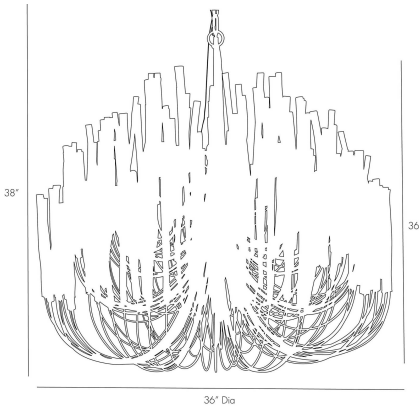

ARTERIOS

TILDA LARGE CHANDELIER

89100
White, Wood

This rustically refined chandelier instantly transforms a space. The multi-tiered form features wooden dowels, finished in white, on curved and pliable iron arms. The wooden rods will arrive with a series of inherent fissures and cracks that will widen and multiply over time. This is considered a natural occurrence and is both beautiful and intentional. During installation, please ensure the bulbs are not in contact with the wooden components by gently adjusting the arms to create a one-inch minimum distance between the dowels and bulbs. Each piece will vary in

APPEARANCE

Materials	Wood, Iron, Wood
Finishes	White, White, White
Finish Will Vary	Yes
Top Coat/Sealant	Yes

DIMENSIONS

Overall	Dia: 36.0 in x H: 38 in
Canopy	Dia: 4.5 in x H: 1.25 in
Chandelier	Dia: 36.0 in x H: 36 in
Overall Hanging Height as Sold (in)	74 in - 38 in