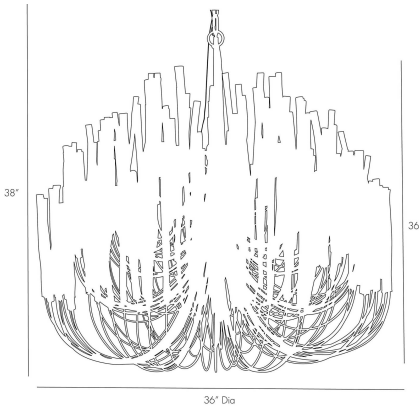

ARTERIOS

TILDA LARGE CHANDELIER

89100
White, Wood

This rustically refined chandelier instantly transforms a space. The multi-tiered form features wooden dowels, finished in white, on curved and pliable iron arms. The wooden rods will arrive with a series of inherent fissures and cracks that will widen and multiply over time. This is considered a natural occurrence and is both beautiful and intentional. During installation, please ensure the bulbs are not in contact with the wooden components by gently adjusting the arms to create a one-inch minimum distance between the dowels and bulbs. Each piece will vary in

APPEARANCE

Materials	Wood, Iron, Wood
Finishes	White, White, White
Finish Will Vary	Yes
Top Coat/Sealant	Yes

DIMENSIONS

Overall	Dia: 36.0 in x H: 38 in
Canopy	Dia: 4.5 in x H: 1.25 in
Chandelier	Dia: 36.0 in x H: 36 in
Overall Hanging Height as Sold (in)	38 in - 74 in