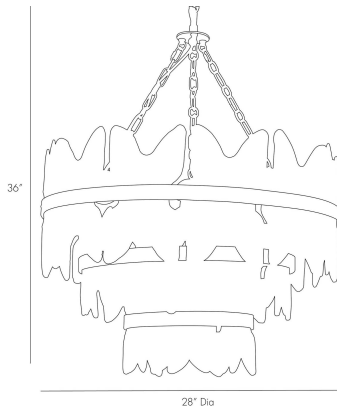

ARTERIOS

MILLIE CHANDELIER

89101
Antique Brass, Steel

Over 20 plates of uniquely shaped seeded glass are formed to make each chandelier. The unsealed edges are perfectly undone, pairing well with the textural glass and exposed antique brass hardware. It's constructed from stainless steel and is finished completely, all the way up to the ceiling mount. Additional chain available (CHN-148). Certified for damp locations and intended for interior use. finish will vary.

APPEARANCE

Materials	Steel, Glass, Steel
Finishes	Antique Brass, Seeded Glass, Antique Brass
Finish Will Vary	No
Top Coat/Sealant	Yes

DIMENSIONS

Overall	Dia: 28.0 in x H: 36 in
Canopy	Dia: 5.0 in x H: 1 in
Chandelier	Dia: 28.0 in x H: 23 in
Overall Hanging Height as Sold (in)	36 in - 72 in

WIRING

Wire Rating	Damp
Cord	10 FT, Clear/Silver, SVT
Socket	7, Type A - E26 x 3, Type B - E12 x 4
Suggested Bulb Type	T6
Maximum Wattage	60.0
Voltage	110-120 V

CERTIFICATIONS & COMPLIANCY

Certifications	Mexico, United States, Canada
Compliance	RoHS, UL/ETL

SHIPPING

Product Weight	63.0 lbs
Gross Weight 1	77.5 lbs
Shipping Box 1	W: 31.0 in x D: 31.0 in x H: 22.0 in

ADDITIONAL INFO

Features	Assembly Required
----------	-------------------

CONTRACT

Contract Suitability	Contract Suitable As Is
----------------------	-------------------------