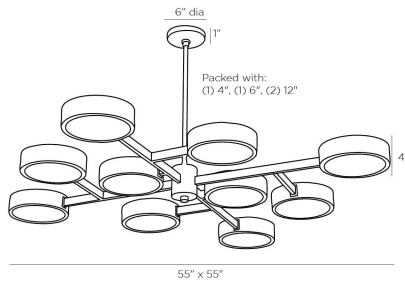

ARTERIO RS

LINUS LARGE STARBURST CHANDELIER

89108
Antique Brass, Steel

Brilliantly modern, the eight-light Linus chandelier's vibrant antique brass finish over a steel frame is perfectly complemented by bronze details. The tempered, frosted glass diffusers serve dual functions creating softer light below and shining additional light over the chandelier's frame, spotlighting its bold finish. Additional pipe available (PIPE-447). Certified for damp locations and intended for interior use.

APPEARANCE

Materials	Steel, Steel, Steel, Glass, Steel, Steel
Finishes	Antique Brass, Antique Brass, Bronze, Frosted, Bronze, Bronze
Finish Will Vary	No
Top Coat/Sealant	Yes

DIMENSIONS

Overall	W: 55 in x D: 55 in x H: 9 in
Canopy	Dia: 6.0 in x H: 1 in
Chandelier	W: 55 in x D: 55 in x H: 4 in
Overall Hanging Height as Sold (in)	43 in - 9 in

WIRING

Wire Rating	Damp
Cord	10 FT, Clear/Silver, SVT
Socket	10, Type B - E12
Suggested Bulb Type	T6
Maximum Wattage	60.0
Voltage	110-120 V

CERTIFICATIONS & COMPLIANCY

Certifications	Middle East, European Union, United Kingdom, Australia, Mexico, United States, Canada
Compliance	RoHS, UL/ETL, CB

SHIPPING

Shipping Requirements	Truck Ship
Product Weight	21.0 lbs
Gross Weight 1	30.0 lbs
Shipping Box 1	W: 118.46 in x D: 111.46 in x H: 16.96 in

CONTRACT

Contract Suitability	Contract Suitable As Is

SLOPE CEILING COMPATIBILITY

Sloped Ceiling Compatible	Yes, with purchase of pivot

COMPONENTS

Pipe or Chain Included	(1) 4", (1) 6", (2) 12" Pipes

ADDITIONAL PARTS AVAILABLE

PIPE-447	(1) 4", (1) 6", (1) 12"
PIVOT-204	

REPLACEMENT PARTS

89108DIF	
CANOPY-565