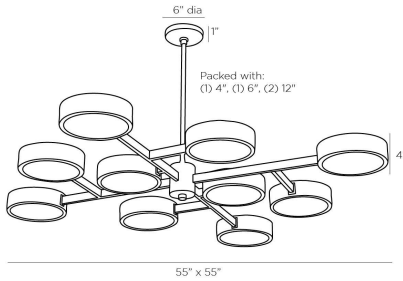

ARTERIO RS

LINUS LARGE STARBURST CHANDELIER

89108
Antique Brass, Steel

Brilliantly modern, the eight-light Linus chandelier's vibrant antique brass finish over a steel frame is perfectly complemented by bronze details. The tempered, frosted glass diffusers serve dual functions creating softer light below and shining additional light over the chandelier's frame, spotlighting its bold finish. Additional pipe available (PIPE-447). Certified for damp locations and intended for interior use.

APPEARANCE

Materials	Steel, Steel, Steel, Glass, Steel, Steel
Finishes	Antique Brass, Antique Brass, Bronze, Frosted, Bronze, Bronze
Finish Will Vary	No
Top Coat/Sealant	Yes

DIMENSIONS

Overall	W: 55 in x D: 55 in x H: 9 in
Canopy	Dia: 6.0 in x H: 1 in
Chandelier	W: 55 in x D: 55 in x H: 4 in
Overall Hanging Height as Sold (in)	9 in - 43 in

WIRING

Wire Rating	Damp
Cord	10 FT, Clear/Silver, SVT
Socket	10, Type B - E12
Suggested Bulb Type	T6
Maximum Wattage	60.0
Voltage	110-120 V

CERTIFICATIONS & COMPLIANCY

Certifications	Middle East, European Union, United Kingdom, Australia, Mexico, United States, Canada
Compliance	RoHS, UL/ETL, CB

SHIPPING

Shipping Requirements	Truck Ship
Product Weight	21.0 lbs
Gross Weight 1	30.0 lbs
Shipping Box 1	W: 118.46 in x D: 111.46 in x H: 16.96 in

CONTRACT

Contract Suitability	Contract Suitable As Is
----------------------	-------------------------