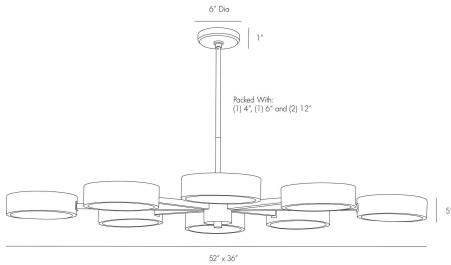

ARTERIOS

LINUS STARBURST CHANDELIER

89117
Heirloom Brass, Steel

Minimalist, modern and oh so cool. The eight-light Linus chandelier's vibrant heirloom brass finish is perfectly complemented by its polished details. The tempered, frosted glass diffusers serve dual functions creating softer light below and shining additional light to the chandelier's frame, spotlighting its bold finish. This item has a living finish and will age and patina with time. Certified for damp locations and intended for interior use.

APPEARANCE

Materials	Steel, Glass
Finishes	Heirloom Brass, Frosted
Finish Will Vary	No
Top Coat/Sealant	Yes

DIMENSIONS

Overall	W: 52 in x D: 36 in x H: 7 in
Canopy	Dia: 6.0 in x H: 1 in
Chandelier	W: 52 in x D: 36 in x H: 5 in
Overall Hanging Height as Sold (in)	41 in - 7 in

WIRING

Wire Rating	Indoor Only
Cord	10 FT, Clear/Silver, SVT
Socket	8, Type B--E12 Other
Suggested Bulb Type	T6
Maximum Wattage	60.0
Voltage	110-120 V

CERTIFICATIONS & COMPLIANCY

Certifications	Middle East, European Union, United Kingdom, Mexico, United States, Canada
Compliance	RoHS, UL/ETL, CB

SHIPPING

Product Weight	16.0 lbs
Gross Weight 1	29.45 lbs
Shipping Box 1	W: 37.0 in x D: 50.0 in x H: 8.0 in

CONTRACT

Contract Suitability	Contract Suitable As Is

SLOPE CEILING COMPATIBILITY

Sloped Ceiling Compatible	Yes, with purchase of pivot

COMPONENTS

Pipe or Chain Included	(1) 4", (1) 6", (2) 12" Pipes

ADDITIONAL PARTS AVAILABLE

PIPE-617	(1) 4", (1) 6", (1) 12"
PIVOT-208	

REPLACEMENT PARTS

CANOPY-267	
89097GLS